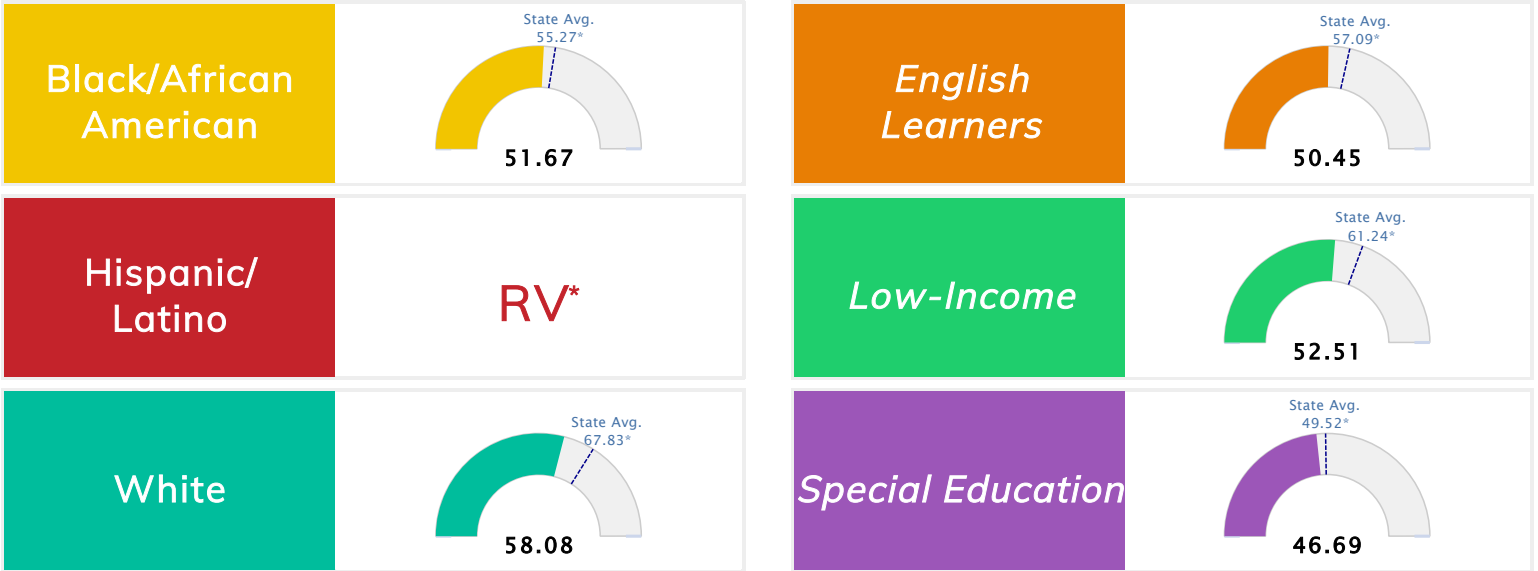

ELA % Tested	Math % Tested	ELA % Tested	Math % Tested

All Students	98.88%	98.88%			
Black / African American	98.73%	98.73%	English Learners	100.00%	100.00%
Hispanic / Latino	RV***	RV***	Economically Disadvantaged	98.88%	98.88%
White	100.00%	100.00%	Students with Disabilities	100.00%	100.00%

***RV = Restricted Value for sub-pops size < 10

Prepared by the Arkansas Department of Education: Division of Elementary and Secondary Education