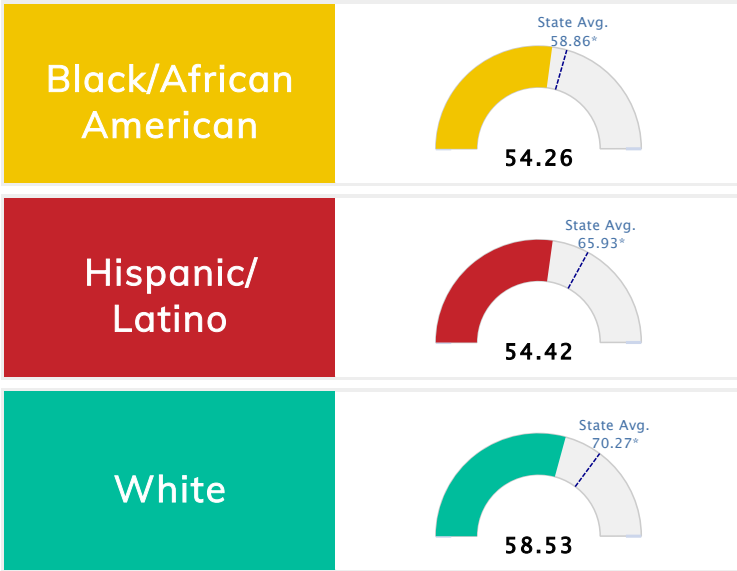

ELA % Tested	Math % Tested		ELA % Tested	Math % Tested
All Students	98.25%	98.03%			
Black / African American	98.02%	97.77%	English Learners	RV***	RV***
Hispanic / Latino	100.00%	100.00%	Economically Disadvantaged	98.67%	98.44%
White	100.00%	100.00%	Students with Disabilities	98.08%	98.08%

***RV = Restricted Value for sub-pops size < 10

Prepared by the Arkansas Department of Education: Division of Elementary and Secondary Education