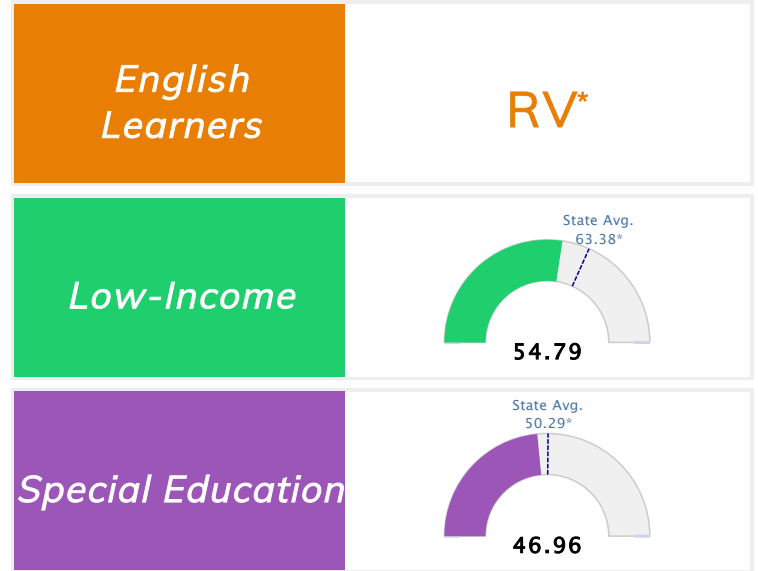

ELA % Tested	Math % Tested		ELA % Tested	Math % Tested
All Students	98.25%	98.03%			
Black / African American	98.02%	97.77%	English Learners	RV***	RV***
Hispanic / Latino	100.00%	100.00%	Economically Disadvantaged	98.67%	98.44%
White	100.00%	100.00%	Students with Disabilities	98.08%	98.08%

***RV = Restricted Value for sub-pops size < 10

Prepared by the Arkansas Department of Education: Division of Elementary and Secondary Education