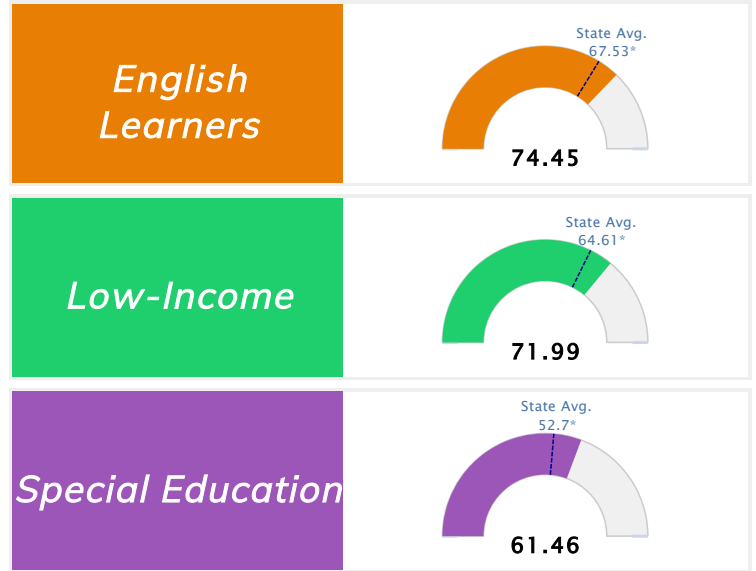

ELA % Tested	Math % Tested		ELA % Tested	Math % Tested
All Students	100.00%	100.00%			
Black / African American	100.00%	100.00%	English Learners	100.00%	100.00%
Hispanic / Latino	100.00%	100.00%	Economically Disadvantaged	100.00%	100.00%
White	100.00%	100.00%	Students with Disabilities	100.00%	100.00%

Prepared by the Arkansas Department of Education: Division of Elementary and Secondary Education