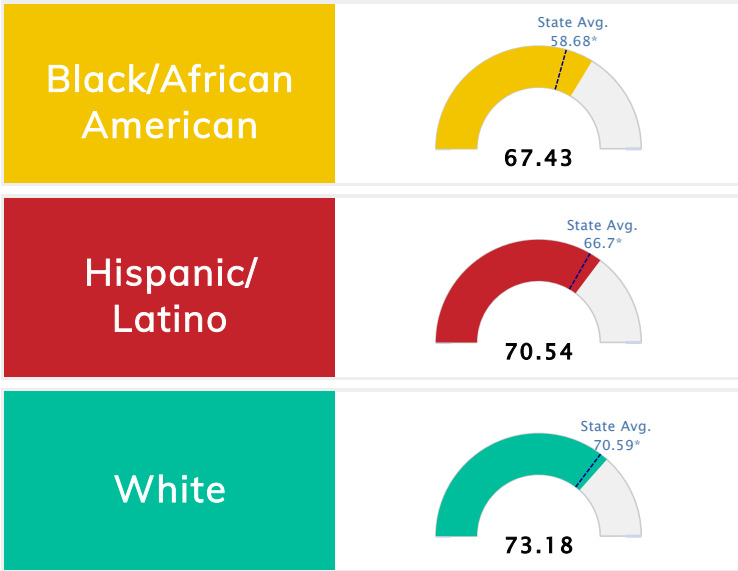

ELA % Tested	Math % Tested		ELA % Tested	Math % Tested
All Students	100.00%	100.00%			
Black / African American	100.00%	100.00%	English Learners	100.00%	100.00%
Hispanic / Latino	100.00%	100.00%	Economically Disadvantaged	100.00%	100.00%
White	100.00%	100.00%	Students with Disabilities	100.00%	100.00%

Prepared by the Arkansas Department of Education: Division of Elementary and Secondary Education