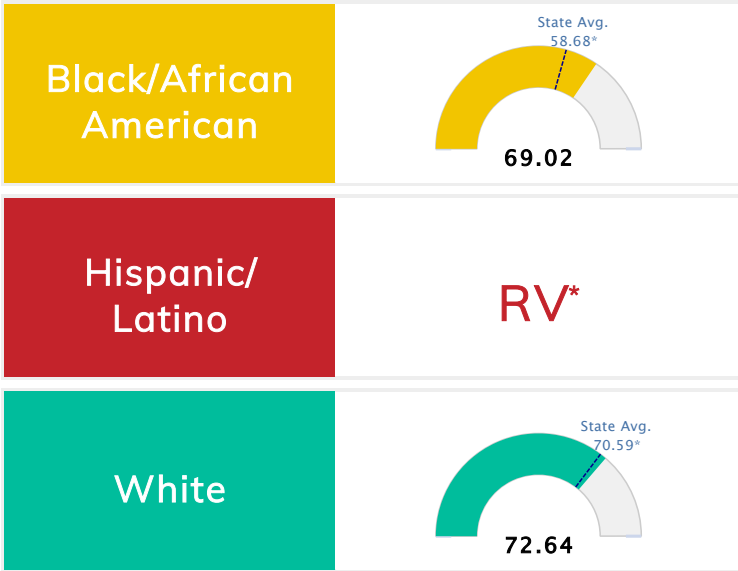

ELA % Tested	Math % Tested		ELA % Tested	Math % Tested
All Students	100.00%	100.00%			
Black / African American	100.00%	100.00%	English Learners	100.00%	100.00%
Hispanic / Latino	RV***	RV***	Economically Disadvantaged	100.00%	100.00%
White	100.00%	100.00%	Students with Disabilities	100.00%	100.00%

***RV = Restricted Value for sub-pops size < 10

Prepared by the Arkansas Department of Education: Division of Elementary and Secondary Education