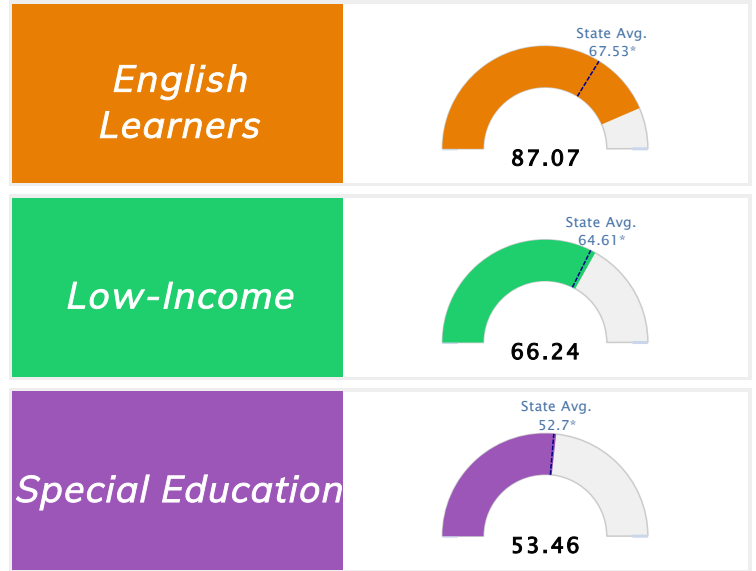

ELA % Tested	Math % Tested		ELA % Tested	Math % Tested
All Students	100.00%	100.00%			
Black / African American	100.00%	100.00%	English Learners	100.00%	100.00%
Hispanic / Latino	RV***	RV***	Economically Disadvantaged	100.00%	100.00%
White	100.00%	100.00%	Students with Disabilities	100.00%	100.00%

***RV = Restricted Value for sub-pops size < 10

Prepared by the Arkansas Department of Education: Division of Elementary and Secondary Education