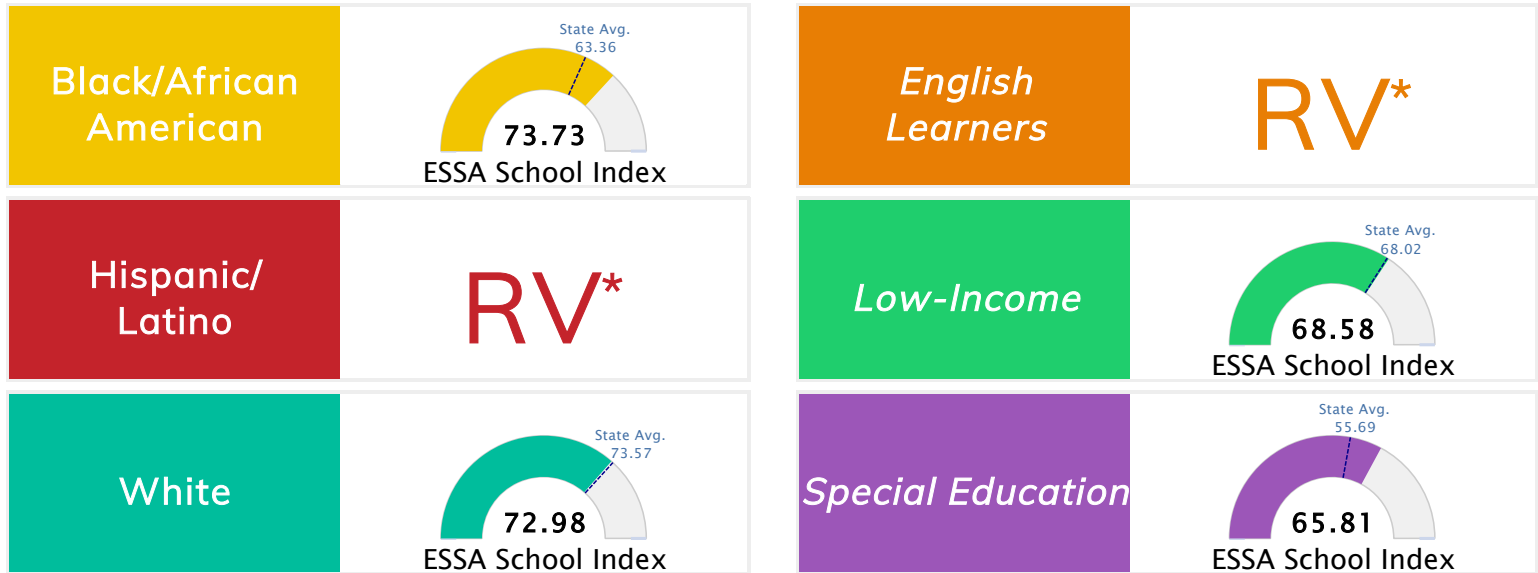

Note: Full color represents score

*RV = Restricted Value for sub-pops size < 10

Prepared by the Arkansas Department of Education