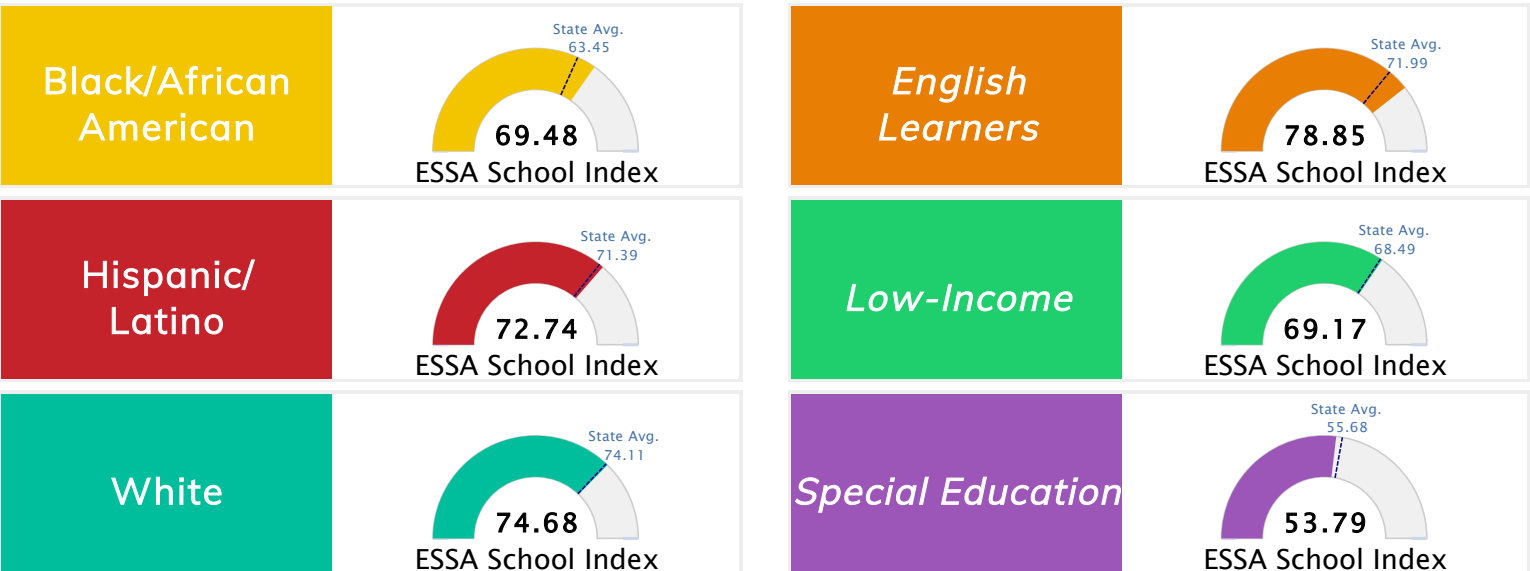

Note: Full color represents score

Prepared by the Arkansas Department of Education