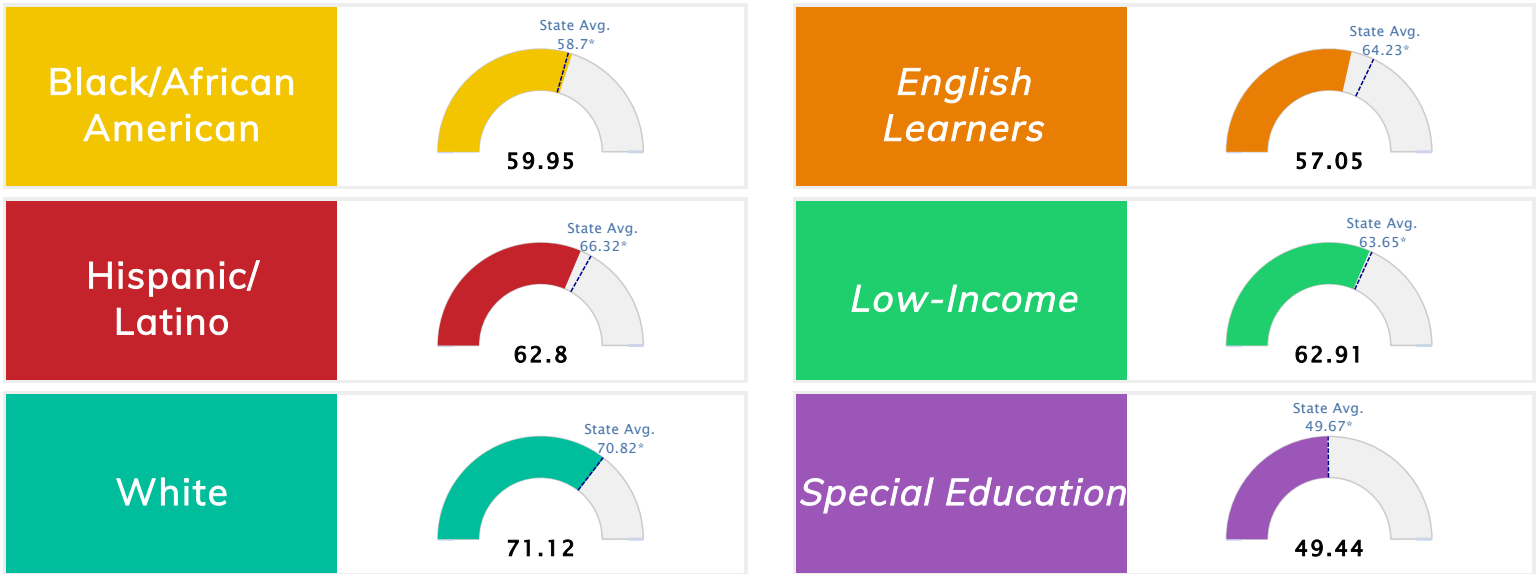

ELA % Tested	Math % Tested		ELA % Tested	Math % Tested
All Students	99.45%	99.45%			
Black / African American	99.46%	99.46%	English Learners	100.00%	100.00%
Hispanic / Latino	100.00%	100.00%	Economically Disadvantaged	99.12%	99.12%
White	99.36%	99.36%	Students with Disabilities	97.33%	97.33%

Prepared by the Arkansas Department of Education: Division of Elementary and Secondary Education