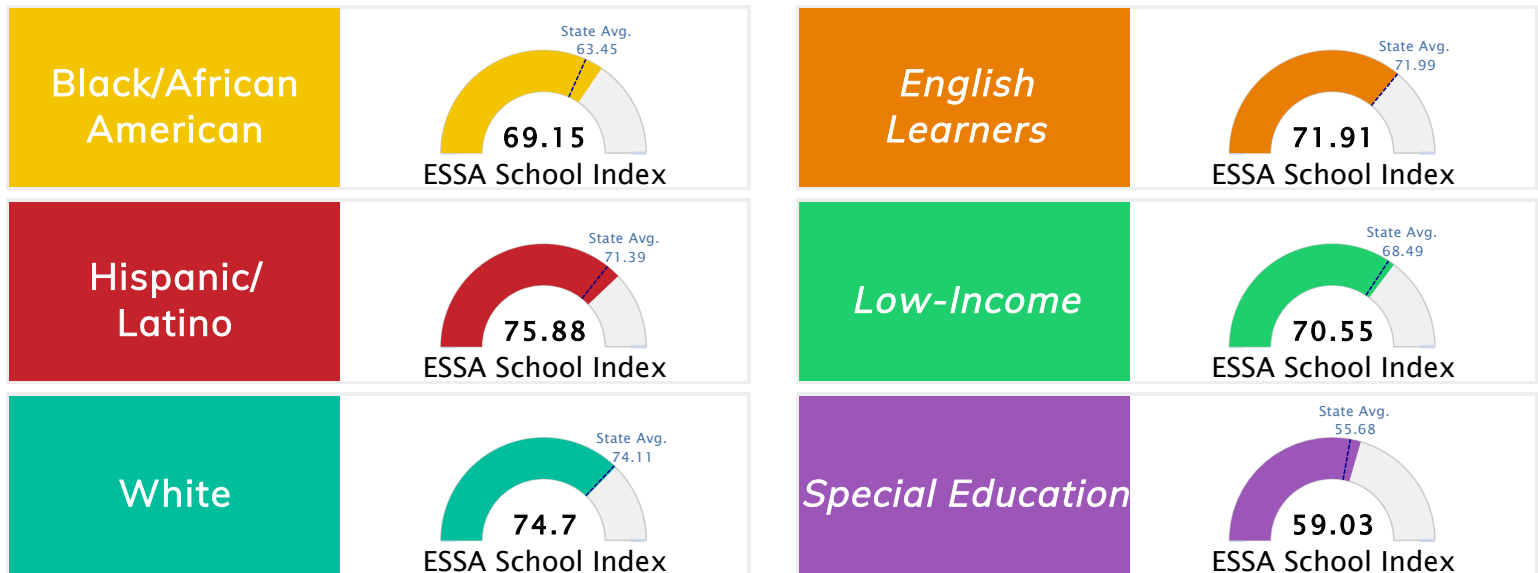

Note: Full color represents score

Prepared by the Arkansas Department of Education