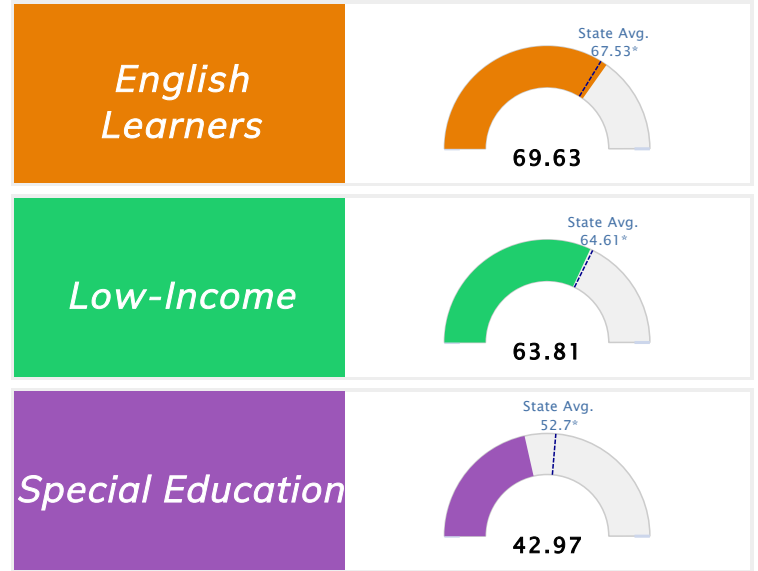

ELA % Tested	Math % Tested		ELA % Tested	Math % Tested
All Students	98.84%	98.84%			
Black / African American	98.25%	98.25%	English Learners	100.00%	100.00%
Hispanic / Latino	100.00%	100.00%	Economically Disadvantaged	97.78%	97.78%
White	99.04%	99.04%	Students with Disabilities	89.47%	89.47%

Prepared by the Arkansas Department of Education: Division of Elementary and Secondary Education