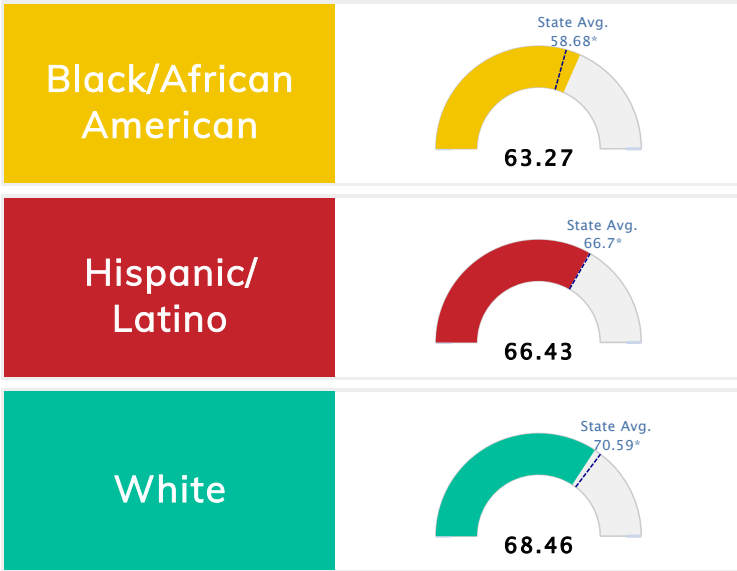

ELA % Tested	Math % Tested		ELA % Tested	Math % Tested
All Students	98.84%	98.84%			
Black / African American	98.25%	98.25%	English Learners	100.00%	100.00%
Hispanic / Latino	100.00%	100.00%	Economically Disadvantaged	97.78%	97.78%
White	99.04%	99.04%	Students with Disabilities	89.47%	89.47%

Prepared by the Arkansas Department of Education: Division of Elementary and Secondary Education