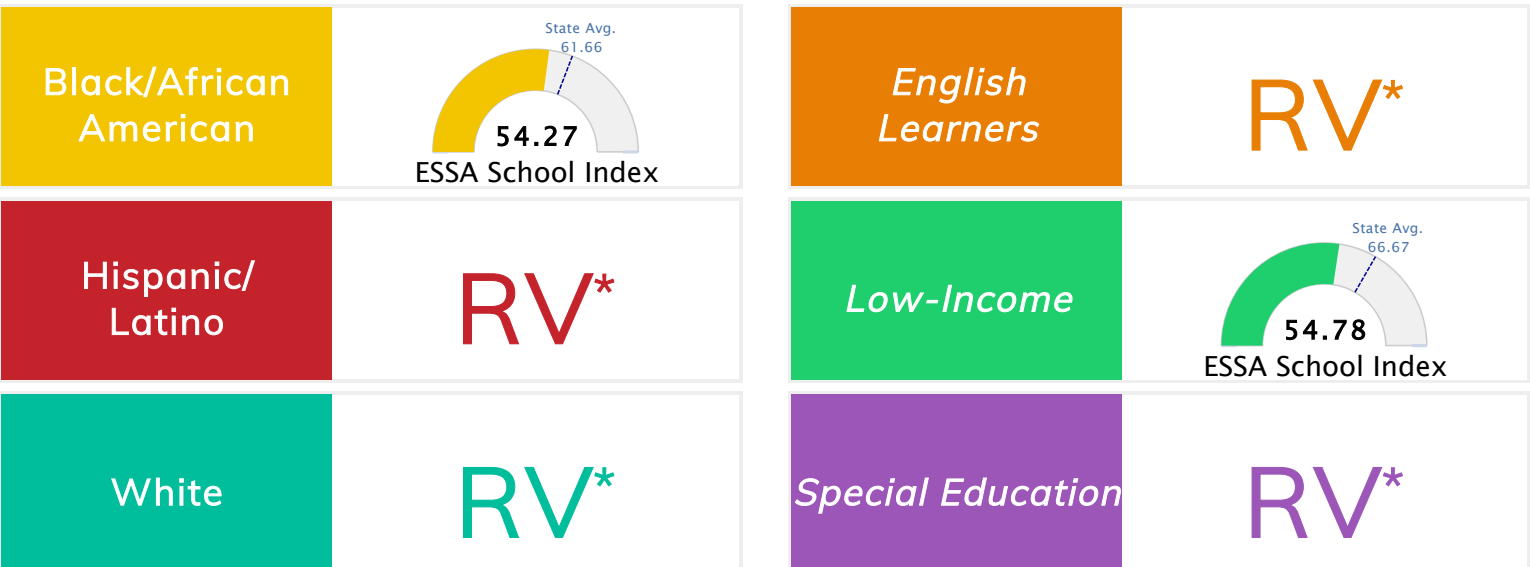

Note: Full color represents score

*RV = Restricted Value for sub-pops size < 10