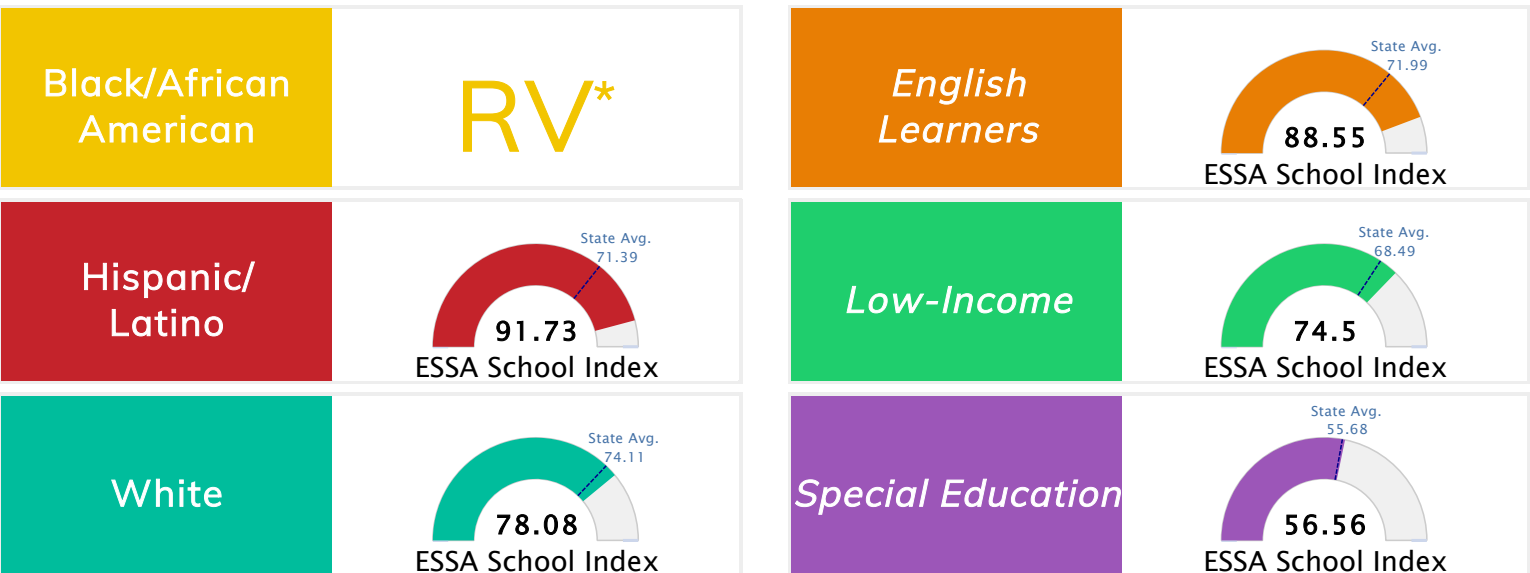

Note: Full color represents score

*RV = Restricted Value for sub-pops size < 10

Prepared by the Arkansas Department of Education