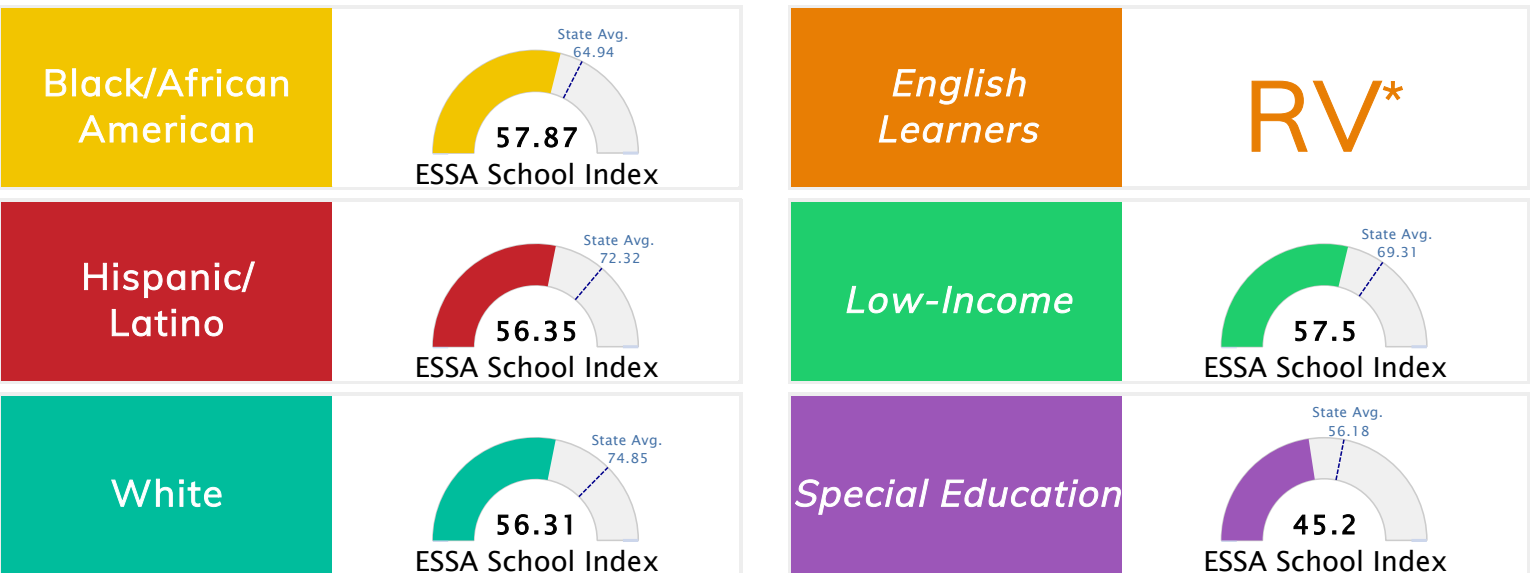

Note: Full color represents score

Prepared by the Arkansas Department of Education