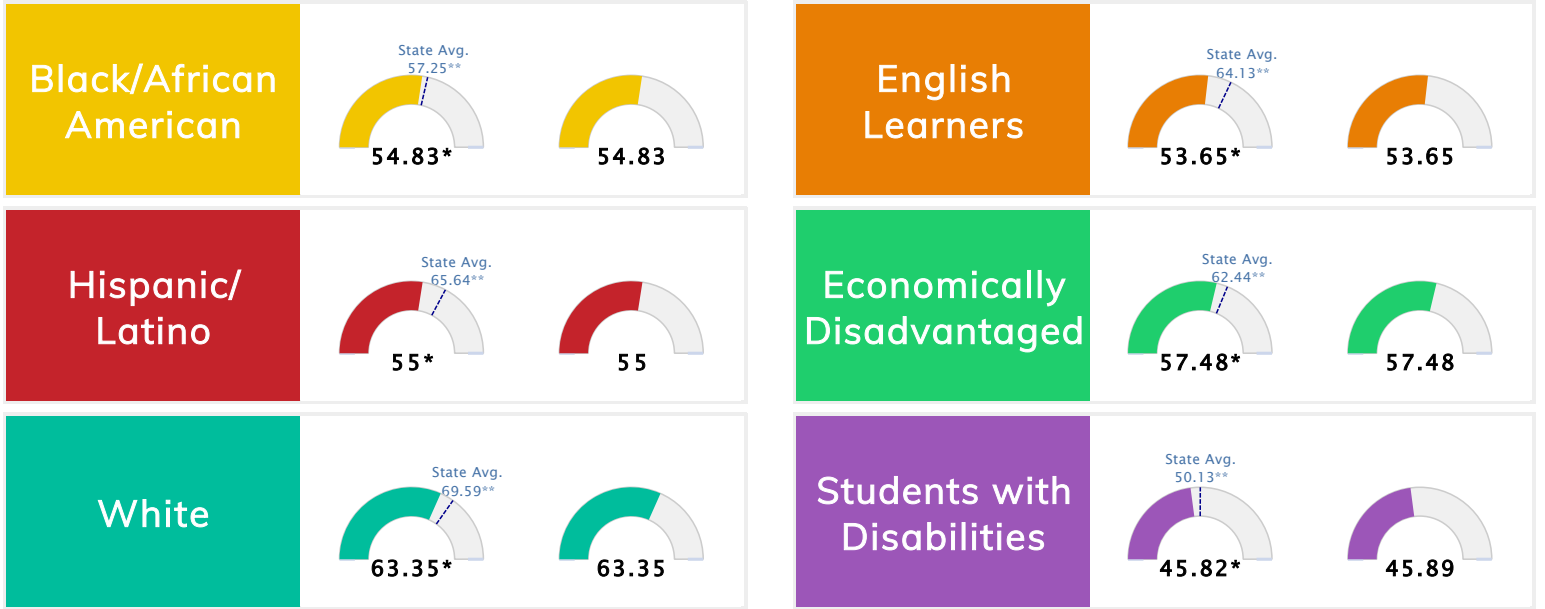

ELA % Tested	Math % Tested		ELA % Tested	Math % Tested

All Students	98.81%	98.81%			
Black / African American	98.36%	98.36%	English Learners	100.00%	100.00%
Hispanic / Latino	96.15%	96.15%	Economically Disadvantaged	98.32%	98.32%
White	99.15%	99.15%	Students with Disabilities	94.74%	94.74%

Prepared by the Arkansas Department of Education: Division of Elementary and Secondary Education