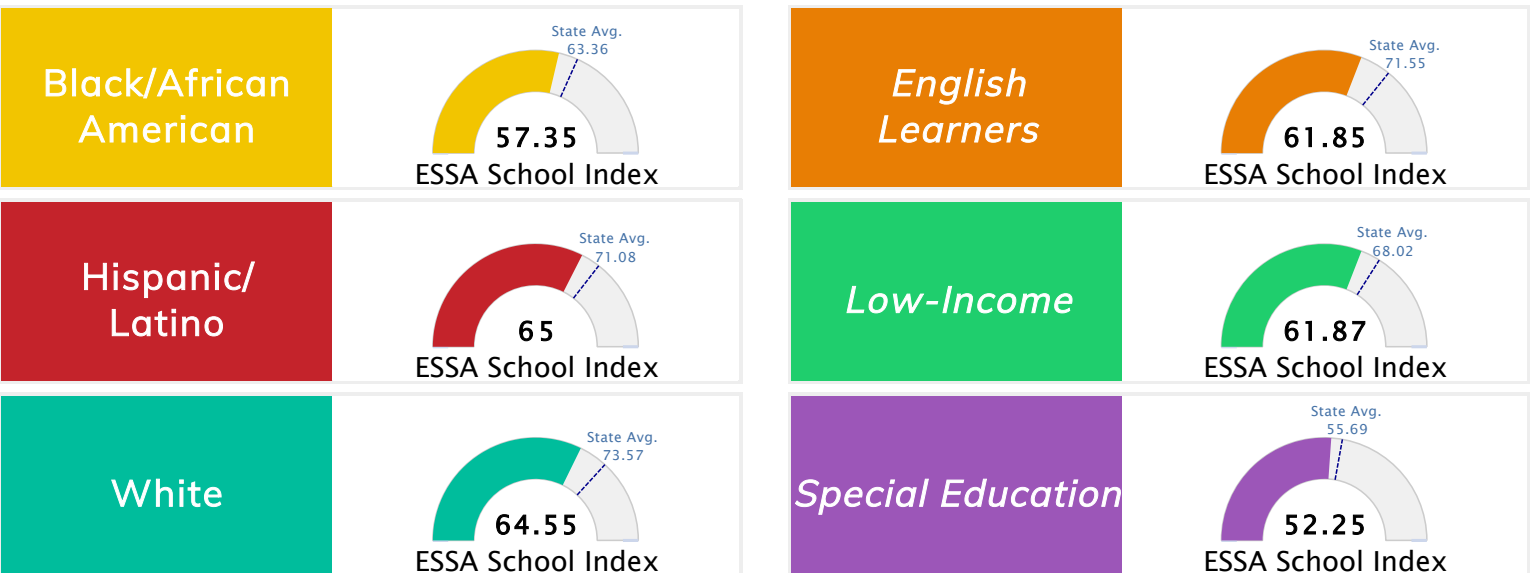

Note: Full color represents score

Prepared by the Arkansas Department of Education