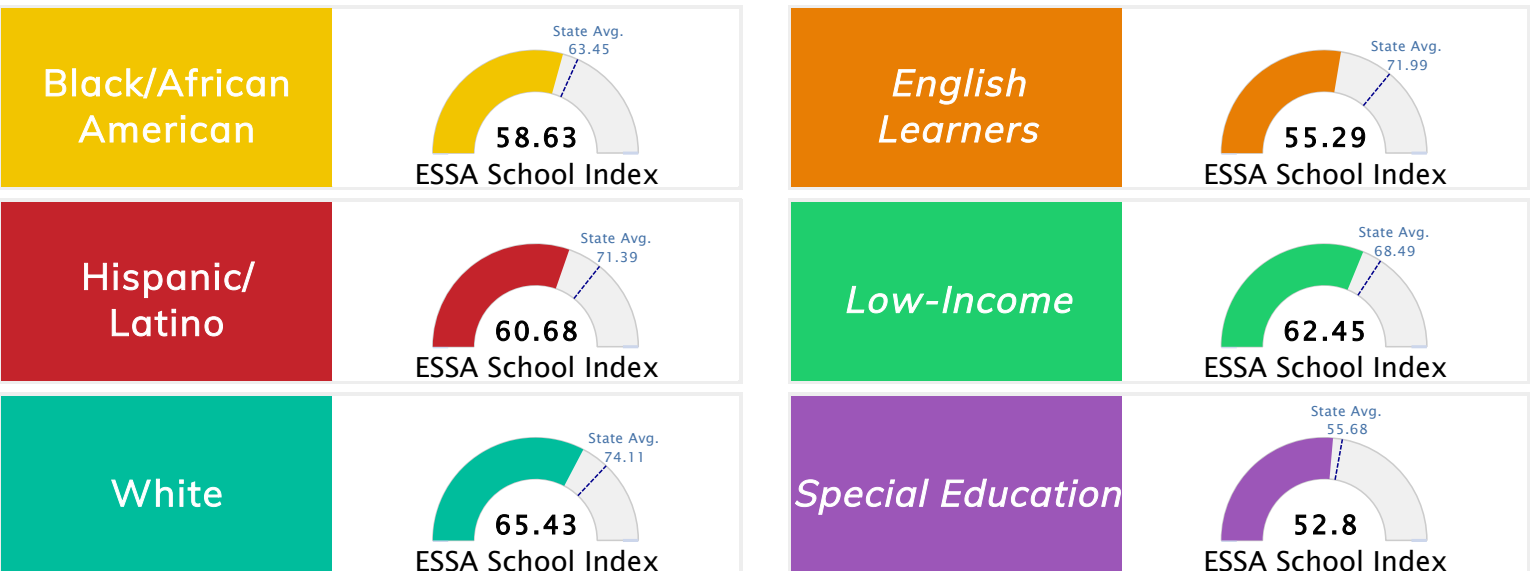

Note: Full color represents score

Prepared by the Arkansas Department of Education