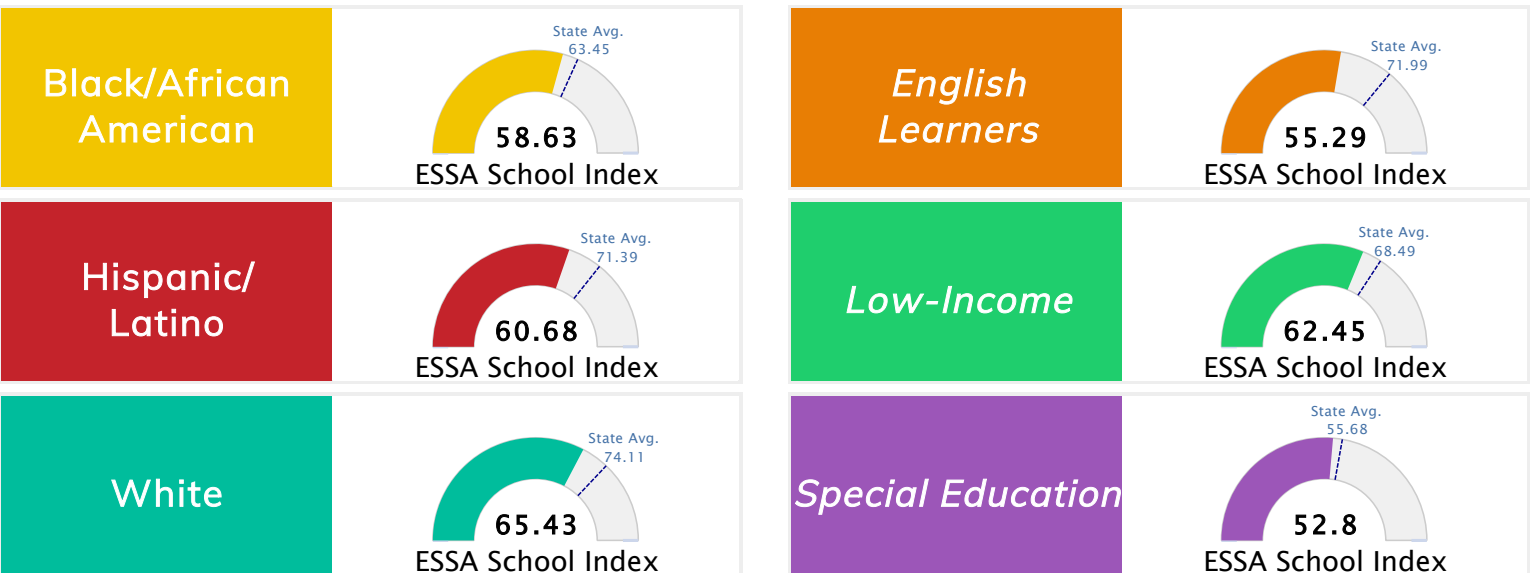

Note: Full color represents score

Prepared by the Arkansas Department of Education