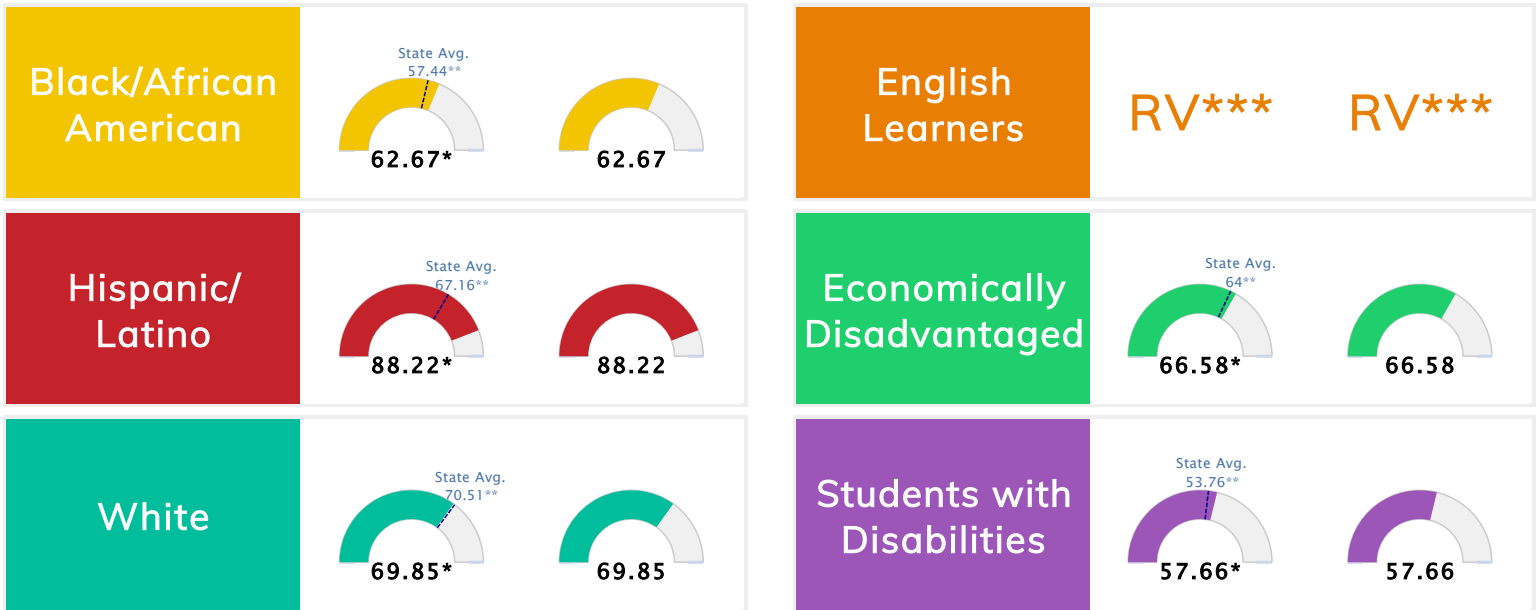

ELA % Tested	Math % Tested	ELA % Tested	Math % Tested

All Students	100.00%	100.00%		
Black / African American	100.00%	100.00%	English Learners	RV***
Hispanic / Latino	100.00%	100.00%	Economically Disadvantaged	100.00%
White	100.00%	100.00%	Students with Disabilities	100.00%

***RV = Restricted Value for sub-pops size < 10

Prepared by the Arkansas Department of Education: Division of Elementary and Secondary Education