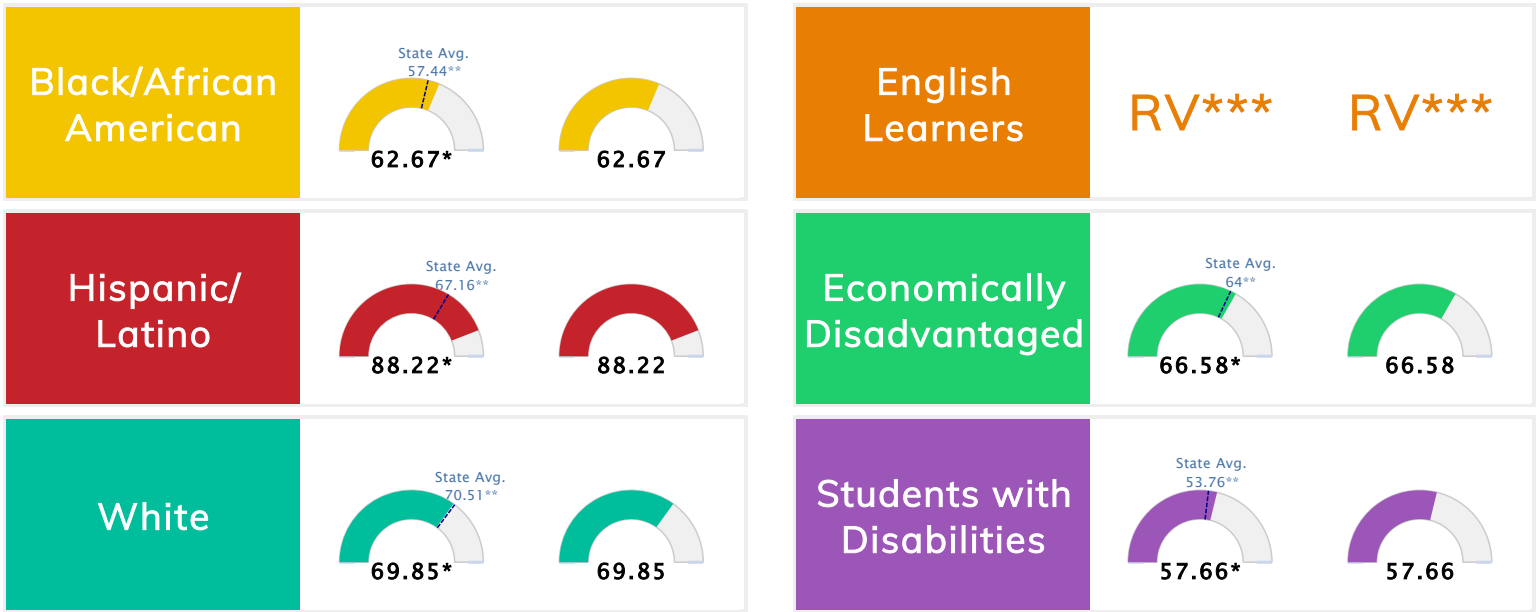

The Public School Rating System (A.C.A. § 6-15-2105) was suspended for the 2020-2021 school year by Act 89 of 2021

School Performance • ESSA School Index Score 2021

*To ensure stakeholders can draw reasonable conclusions about school performance, two scores are reported for all students and subgroups of students. This promotes increased transparency and ensures the information on performance is meaningful and comparable as required by Section 1111(c)(4)(E)(ii) of the Every Student Succeeds Act.

**State Average of ESSA School Index Scores for Grade Span.

ELA % Tested Math % Tested ELA % Tested Math % Tested

All Students	100.00%	100.00%			
Black / African American	100.00%	100.00%	English Learners	RV***	RV***
Hispanic / Latino	100.00%	100.00%	Economically Disadvantaged	100.00%	100.00%
White	100.00%	100.00%	Students with Disabilities	100.00%	100.00%