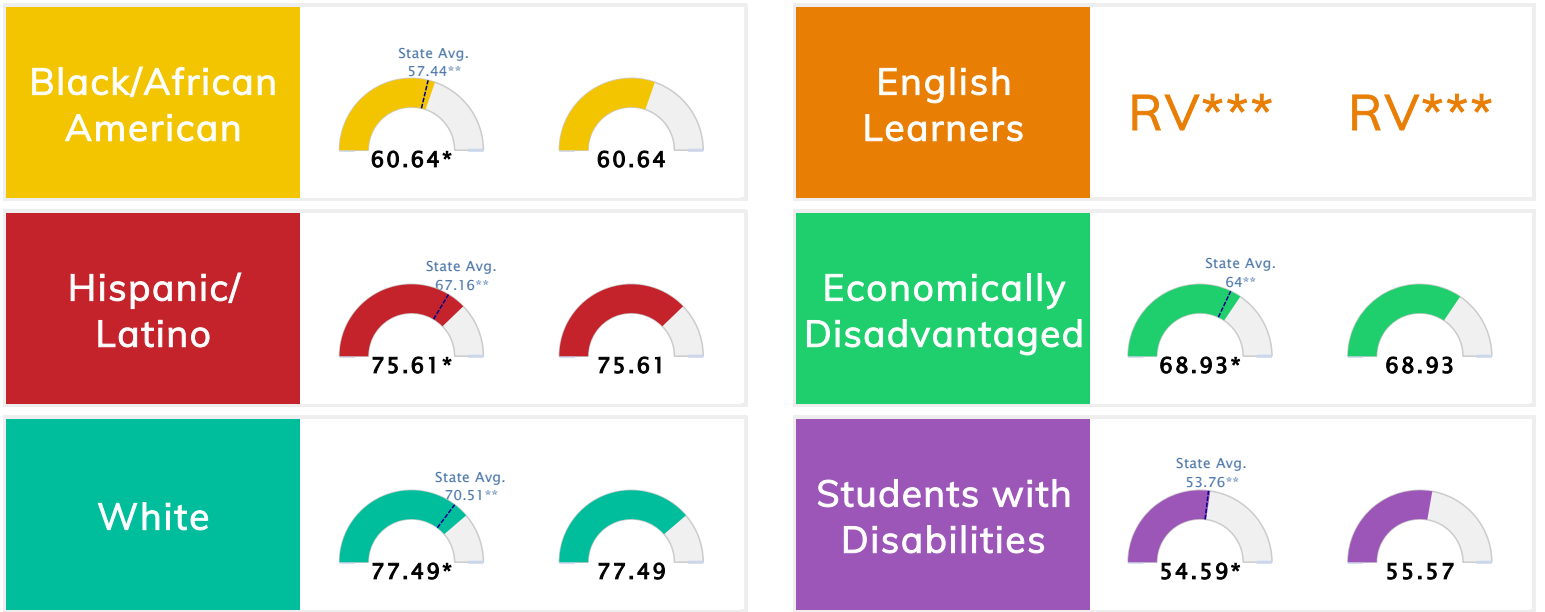

ELA % Tested	Math % Tested		ELA % Tested	Math % Tested

All Students	98.56%	99.28%			
Black / African American	100.00%	100.00%	English Learners	RV***	RV***
Hispanic / Latino	100.00%	100.00%	Economically Disadvantaged	97.44%	100.00%
White	99.11%	100.00%	Students with Disabilities	92.86%	96.43%

***RV = Restricted Value for sub-pops size < 10

Prepared by the Arkansas Department of Education: Division of Elementary and Secondary Education