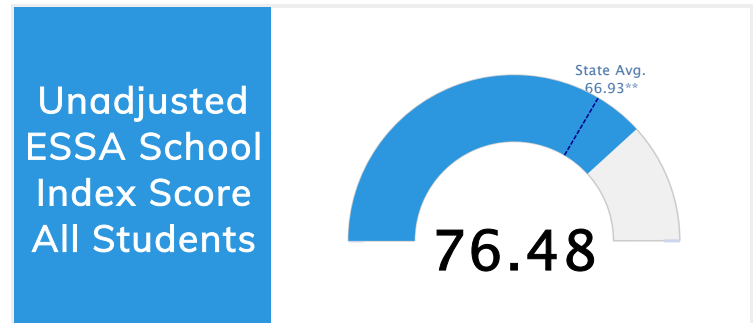

2020 - 2021 • Accountability At-a-Glance • Magness Creek Elementary

Contact Information
Magness Creek Elementary | Cabot School District
Principal: Amy Morrow | Superintendent: Michael Byrd
16150 AR Hwy 5 Cabot, AR 72023-
http://cabotschools.org | (501) 743-3565

Student Information			
Grades	K - 4	Total Enrollment	325
Black	2.77%	<i>English Learners</i>	0.62%
Hispanic	9.23%	<i>Economically Disadvantaged</i>	39.38%
White	81.23%	<i>Students with Disabilities</i>	16.31%

The Public School Rating System (A.C.A. § 6-15-2105) was suspended for the 2020-2021 school year by Act 89 of 2021

School Performance • ESSA School Index Score 2021

*To ensure stakeholders can draw reasonable conclusions about school performance, two scores are reported for all students and subgroups of students. This promotes increased transparency and ensures the information on performance is meaningful and comparable as required by Section 1111(c)(4)(E)(ii) of the Every Student Succeeds Act.

Two scores reported (If both scores are equal the school tested 95% or more students):

- **Adjusted ESSA School Index score:** The Annual ESSA School Index Score follows the approved [ESSA Business Rules](#).
- **Unadjusted ESSA School Index score:** This score reflects school performance for full academic year students that were tested regardless of whether 95% of students tested. Please see percent tested below. These data should only be used to facilitate discussions regarding the impact of COVID-19.

**State Average of ESSA School Index Scores for Grade Span.