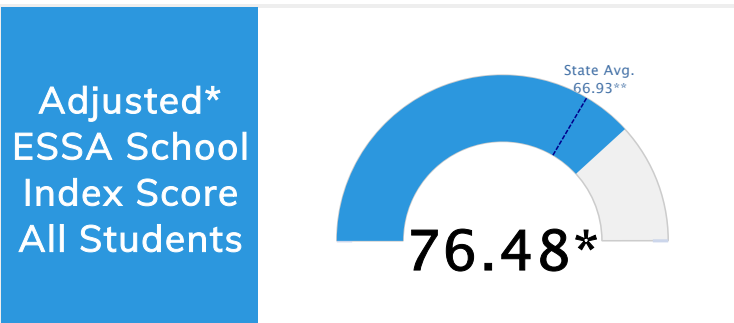

2020 - 2021 • Accountability At-a-Glance • Magness Creek Elementary

Contact Information
Magness Creek Elementary | Cabot School District
Principal: Amy Morrow | Superintendent: Michael Byrd
16150 AR Hwy 5 Cabot, AR 72023-
http://cabotschools.org | (501) 743-3565

Student Information			
Grades	K - 4	Total Enrollment	325
Black	2.77%	<i>English Learners</i>	0.62%
Hispanic	9.23%	<i>Economically Disadvantaged</i>	39.38%
White	81.23%	<i>Students with Disabilities</i>	16.31%

The Public School Rating System (A.C.A. § 6-15-2105) was suspended for the 2020-2021 school year by Act 89 of 2021

School Performance • ESSA School Index Score 2021

*To ensure stakeholders can draw reasonable conclusions about school performance, two scores are reported for all students and subgroups of students. This promotes increased transparency and ensures the information on performance is meaningful and comparable as required by Section 1111(c)(4)(E)(ii) of the Every Student Succeeds Act.

Two scores reported (If both scores are equal the school tested 95% or more students):

- **Adjusted ESSA School Index score:** The Annual ESSA School Index Score follows the approved [ESSA Business Rules](#).
- **Unadjusted ESSA School Index score:** This score reflects school performance for full academic year students that were tested regardless of whether 95% of students tested. Please see percent tested below. These data should only be used to facilitate discussions regarding the impact of COVID-19.

**State Average of ESSA School Index Scores for Grade Span.