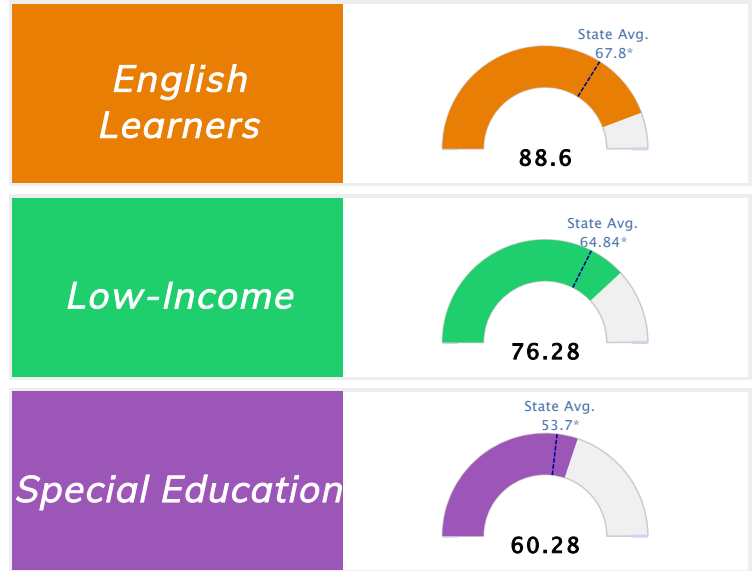

ELA % Tested	Math % Tested		ELA % Tested	Math % Tested
All Students	100.00%	100.00%			
Black / African American	100.00%	100.00%	English Learners	100.00%	100.00%
Hispanic / Latino	100.00%	100.00%	Economically Disadvantaged	100.00%	100.00%
White	100.00%	100.00%	Students with Disabilities	100.00%	100.00%

Prepared by the Arkansas Department of Education: Division of Elementary and Secondary Education