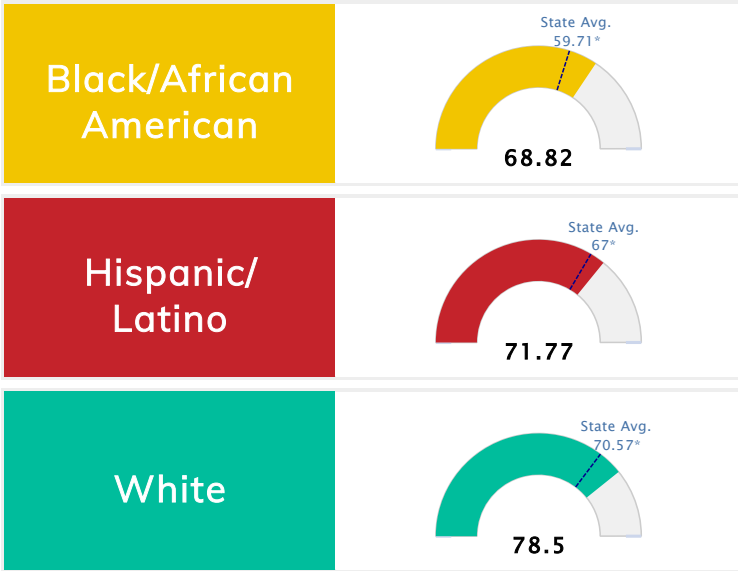

ELA % Tested	Math % Tested		ELA % Tested	Math % Tested
All Students	100.00%	100.00%			
Black / African American	100.00%	100.00%	English Learners	100.00%	100.00%
Hispanic / Latino	100.00%	100.00%	Economically Disadvantaged	100.00%	100.00%
White	100.00%	100.00%	Students with Disabilities	100.00%	100.00%

Prepared by the Arkansas Department of Education: Division of Elementary and Secondary Education