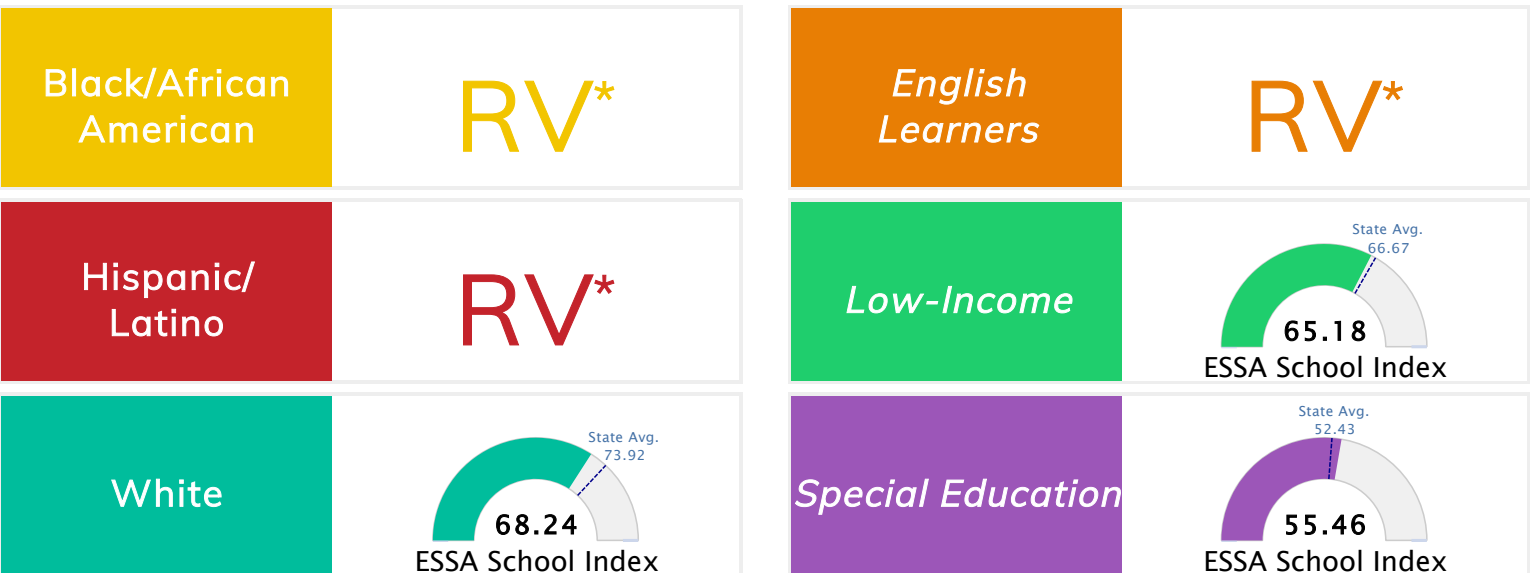

Note: Full color represents score

*RV = Restricted Value for sub-pops size < 10

Prepared by the Arkansas Department of Education