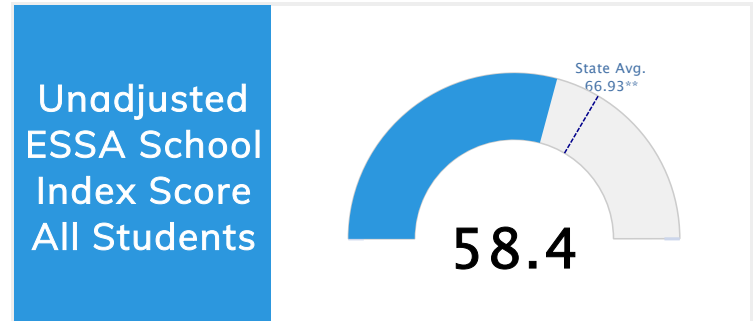

2020 - 2021 • Accountability At-a-Glance • Fairview Elementary School

Contact Information
Fairview Elementary School | Texarkana School District
Principal: Bryan McDonald | Superintendent: Lloyd D Jackson
820 E 17 St Texarkana, AR 71854-
http://tasd7.net | (870) 774-9241

Student Information			
Grades	K - 5	Total Enrollment	281
Black	53.74%	<i>English Learners</i>	0.36%
Hispanic	4.63%	<i>Economically Disadvantaged</i>	81.14%
White	37.72%	<i>Students with Disabilities</i>	12.10%

The Public School Rating System (A.C.A. § 6-15-2105) was suspended for the 2020-2021 school year by Act 89 of 2021

School Performance • ESSA School Index Score 2021

*To ensure stakeholders can draw reasonable conclusions about school performance, two scores are reported for all students and subgroups of students. This promotes increased transparency and ensures the information on performance is meaningful and comparable as required by Section 1111(c)(4)(E)(ii) of the Every Student Succeeds Act.

Two scores reported (If both scores are equal the school tested 95% or more students):

- **Adjusted ESSA School Index score:** The Annual ESSA School Index Score follows the approved [ESSA Business Rules](#).
- **Unadjusted ESSA School Index score:** This score reflects school performance for full academic year students that were tested regardless of whether 95% of students tested. Please see percent tested below. These data should only be used to facilitate discussions regarding the impact of COVID-19.

**State Average of ESSA School Index Scores for Grade Span.