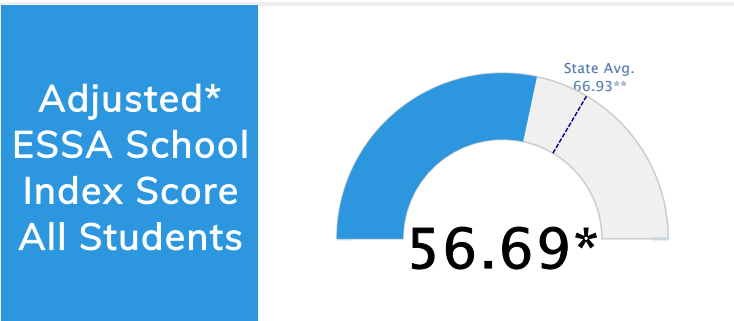

2020 - 2021 • Accountability At-a-Glance • Fairview Elementary School

Contact Information
Fairview Elementary School | Texarkana School District
Principal: Bryan McDonald | Superintendent: Lloyd D Jackson
820 E 17 St Texarkana, AR 71854-
http://tasd7.net | (870) 774-9241

Student Information			
Grades	K - 5	Total Enrollment	281
Black	53.74%	<i>English Learners</i>	0.36%
Hispanic	4.63%	<i>Economically Disadvantaged</i>	81.14%
White	37.72%	<i>Students with Disabilities</i>	12.10%

The Public School Rating System (A.C.A. § 6-15-2105) was suspended for the 2020-2021 school year by Act 89 of 2021

School Performance • ESSA School Index Score 2021

*To ensure stakeholders can draw reasonable conclusions about school performance, two scores are reported for all students and subgroups of students. This promotes increased transparency and ensures the information on performance is meaningful and comparable as required by Section 1111(c)(4)(E)(ii) of the Every Student Succeeds Act.

Two scores reported (If both scores are equal the school tested 95% or more students):

- **Adjusted ESSA School Index score:** The Annual ESSA School Index Score follows the approved [ESSA Business Rules](#).
- **Unadjusted ESSA School Index score:** This score reflects school performance for full academic year students that were tested regardless of whether 95% of students tested. Please see percent tested below. These data should only be used to facilitate discussions regarding the impact of COVID-19.

**State Average of ESSA School Index Scores for Grade Span.