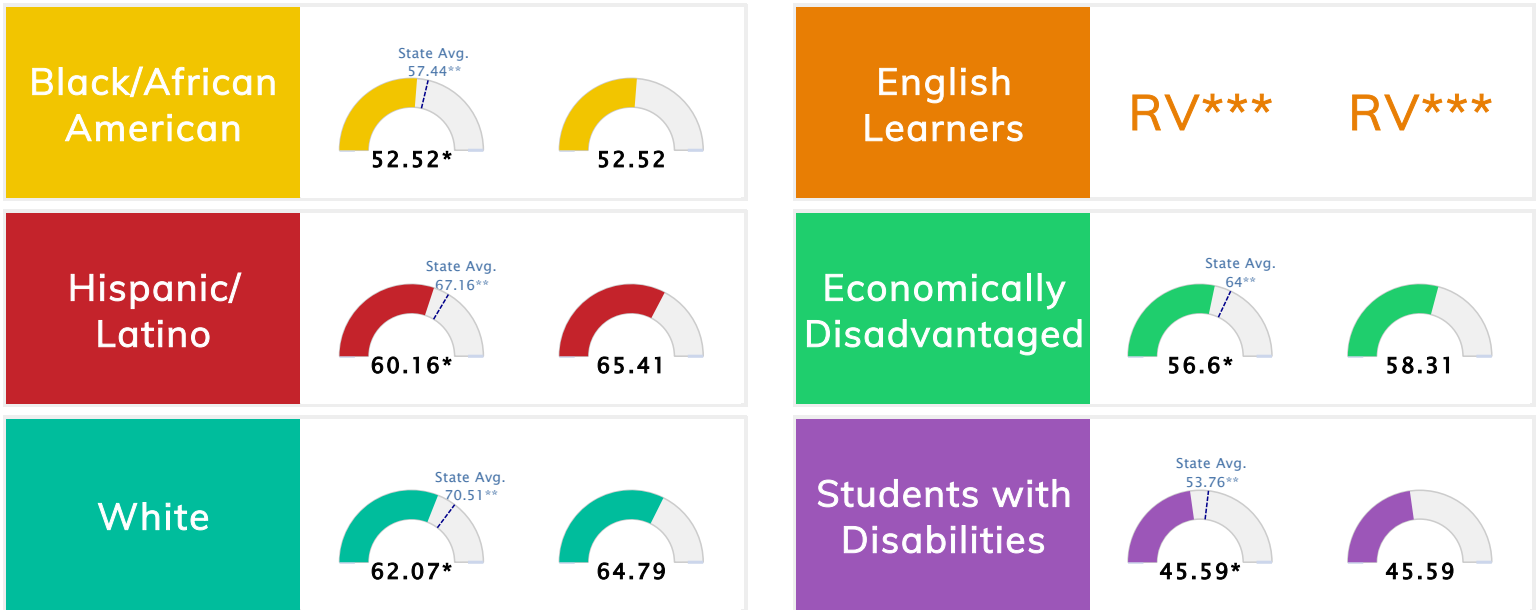

ELA % Tested	Math % Tested	ELA % Tested	Math % Tested

All Students	92.59%	92.59%		
Black / African American	96.00%	96.00%	English Learners	RV***
Hispanic / Latino	63.64%	63.64%	Economically Disadvantaged	92.59%
White	93.94%	93.94%	Students with Disabilities	95.65%

***RV = Restricted Value for sub-pops size < 10

Prepared by the Arkansas Department of Education: Division of Elementary and Secondary Education