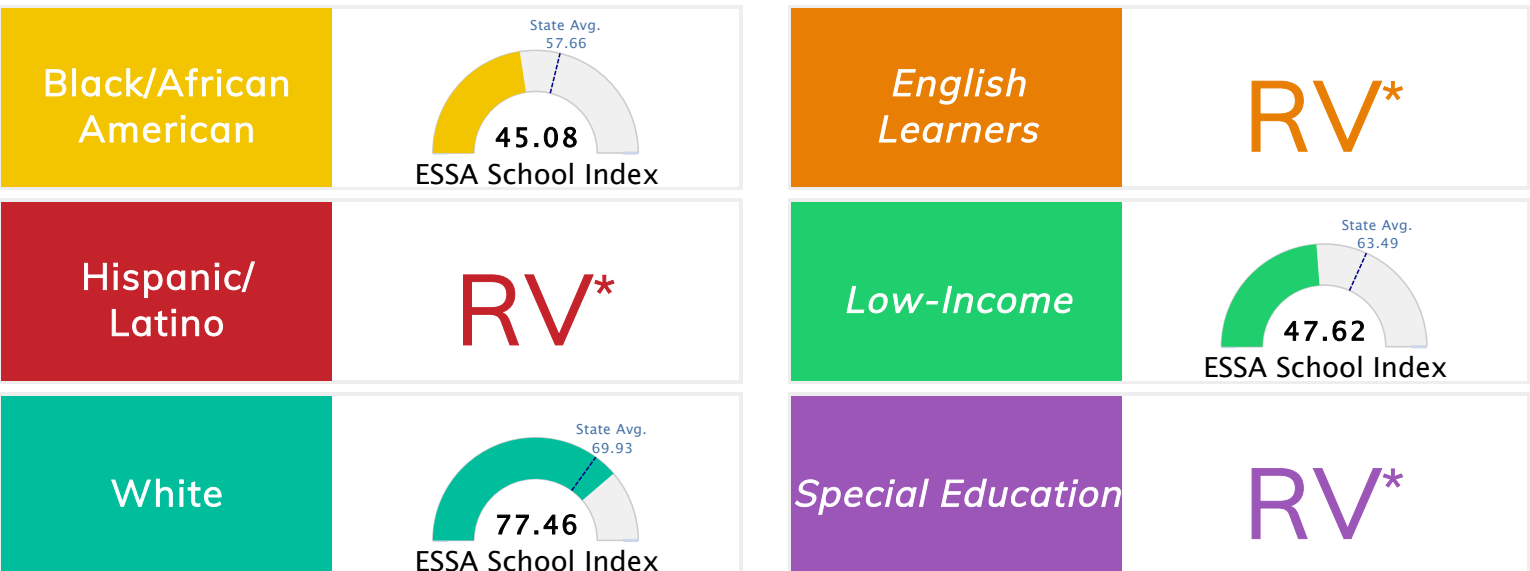

Note: Full color represents score

*RV = Restricted Value for sub-pops size < 10

Prepared by the Arkansas Department of Education