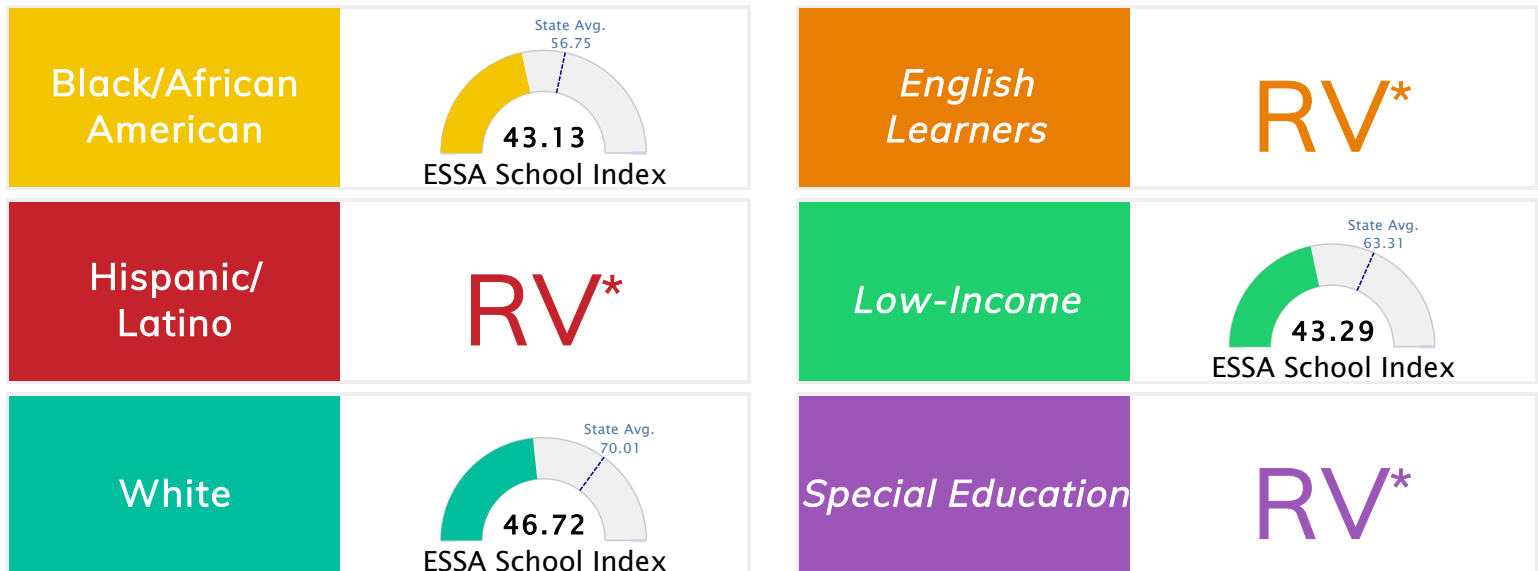

Note: Full color represents score

*RV = Restricted Value for sub-pops size < 10

Prepared by the Arkansas Department of Education