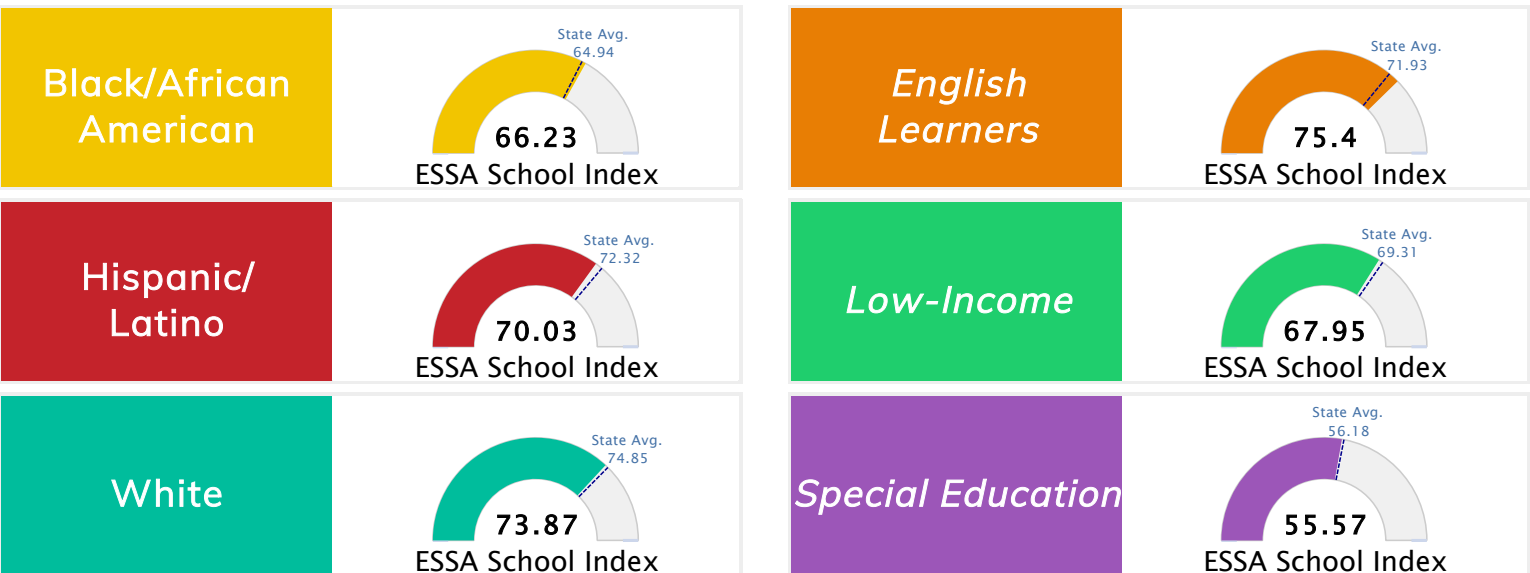

Note: Full color represents score

Prepared by the Arkansas Department of Education