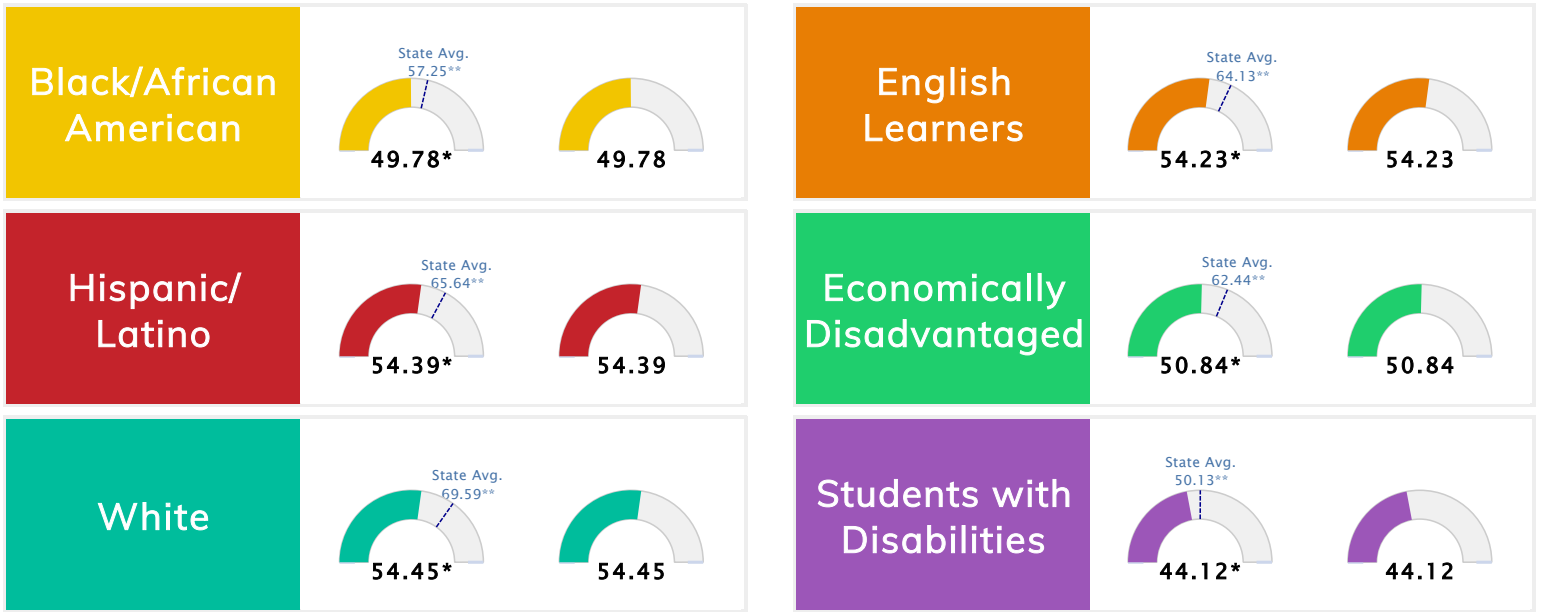

ELA % Tested	Math % Tested		ELA % Tested	Math % Tested

All Students	97.81%	98.05%			
Black / African American	97.55%	97.86%	English Learners	100.00%	100.00%
Hispanic / Latino	100.00%	100.00%	Economically Disadvantaged	97.81%	98.05%
White	98.31%	98.31%	Students with Disabilities	96.61%	96.61%

Prepared by the Arkansas Department of Education: Division of Elementary and Secondary Education