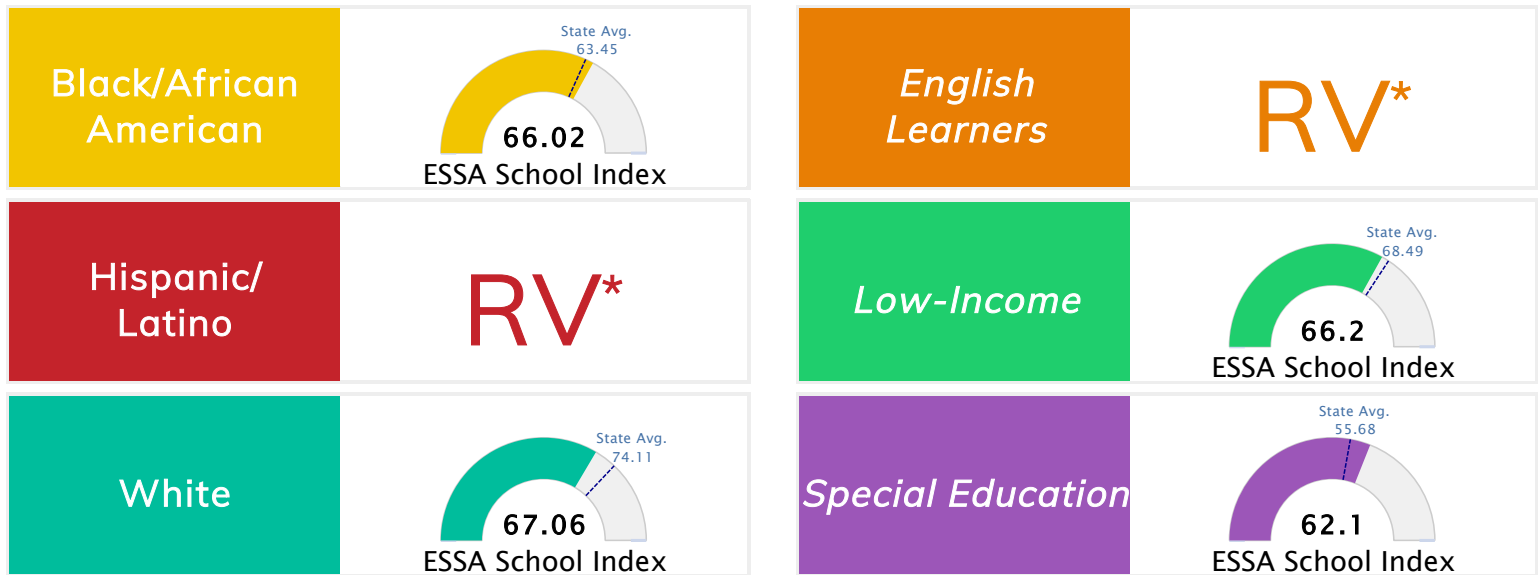

Note: Full color represents score

*RV = Restricted Value for sub-pops size < 10

Prepared by the Arkansas Department of Education