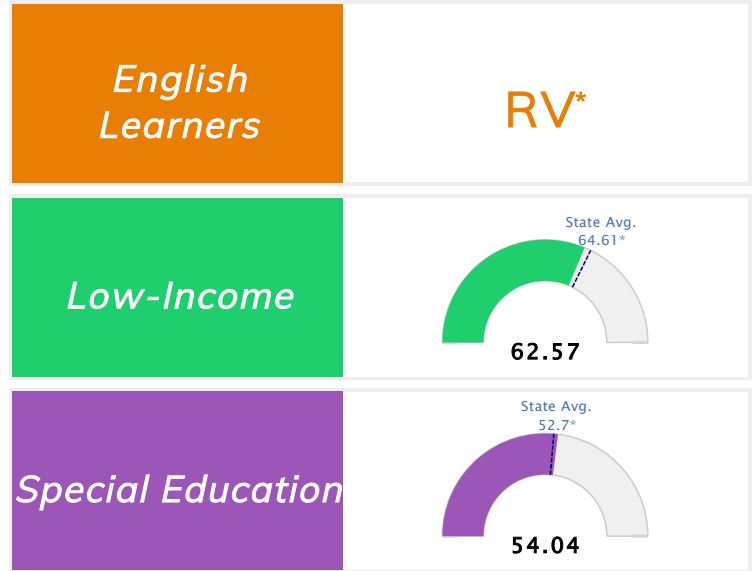

ELA % Tested	Math % Tested		ELA % Tested	Math % Tested
All Students	100.00%	100.00%			
Black / African American	100.00%	100.00%	English Learners	RV***	RV***
Hispanic / Latino	RV***	RV***	Economically Disadvantaged	100.00%	100.00%
White	100.00%	100.00%	Students with Disabilities	100.00%	100.00%

***RV = Restricted Value for sub-pops size < 10

Prepared by the Arkansas Department of Education: Division of Elementary and Secondary Education