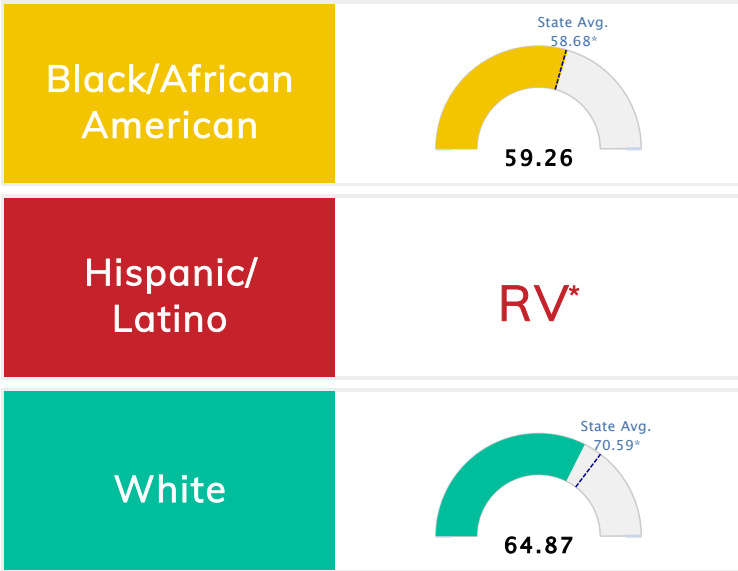

ELA % Tested	Math % Tested		ELA % Tested	Math % Tested
All Students	100.00%	100.00%			
Black / African American	100.00%	100.00%	English Learners	RV***	RV***
Hispanic / Latino	RV***	RV***	Economically Disadvantaged	100.00%	100.00%
White	100.00%	100.00%	Students with Disabilities	100.00%	100.00%

***RV = Restricted Value for sub-pops size < 10

Prepared by the Arkansas Department of Education: Division of Elementary and Secondary Education