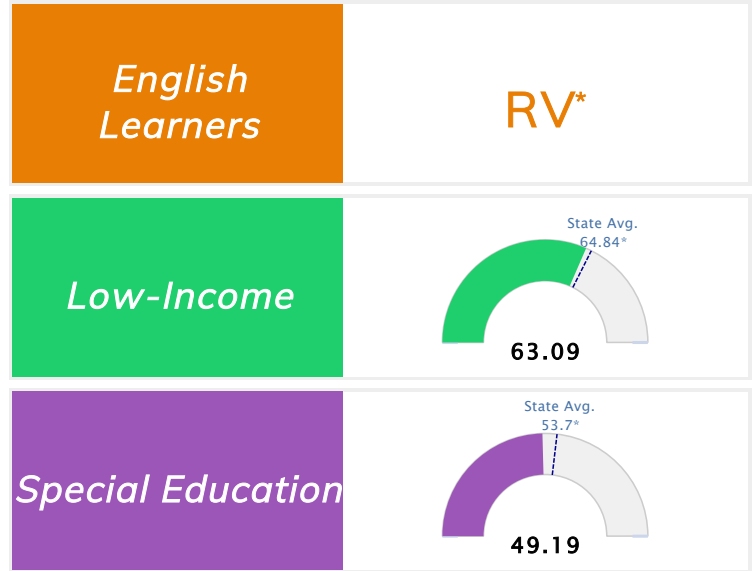

ELA % Tested	Math % Tested		ELA % Tested	Math % Tested
All Students	99.19%	99.19%			
Black / African American	100.00%	100.00%	English Learners	RV***	RV***
Hispanic / Latino	RV***	RV***	Economically Disadvantaged	99.18%	99.18%
White	98.73%	98.73%	Students with Disabilities	100.00%	100.00%

***RV = Restricted Value for sub-pops size < 10

Prepared by the Arkansas Department of Education: Division of Elementary and Secondary Education