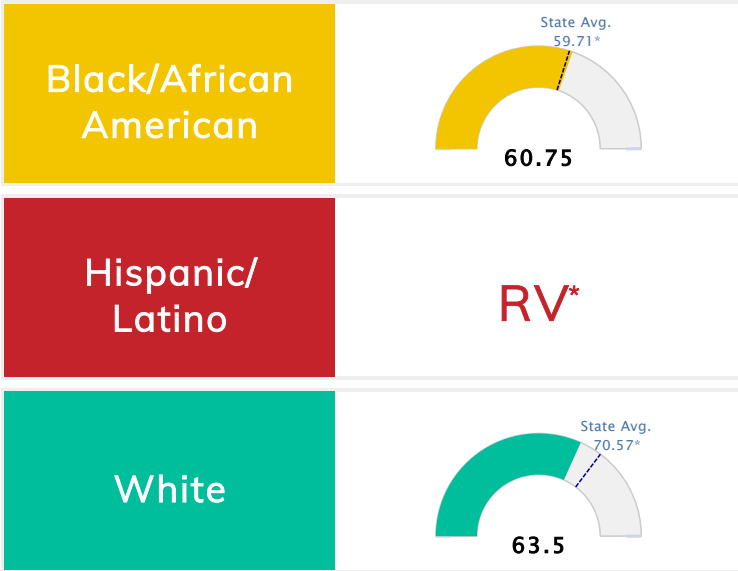

ELA % Tested	Math % Tested		ELA % Tested	Math % Tested
All Students	99.19%	99.19%			
Black / African American	100.00%	100.00%	English Learners	RV***	RV***
Hispanic / Latino	RV***	RV***	Economically Disadvantaged	99.18%	99.18%
White	98.73%	98.73%	Students with Disabilities	100.00%	100.00%

***RV = Restricted Value for sub-pops size < 10

Prepared by the Arkansas Department of Education: Division of Elementary and Secondary Education