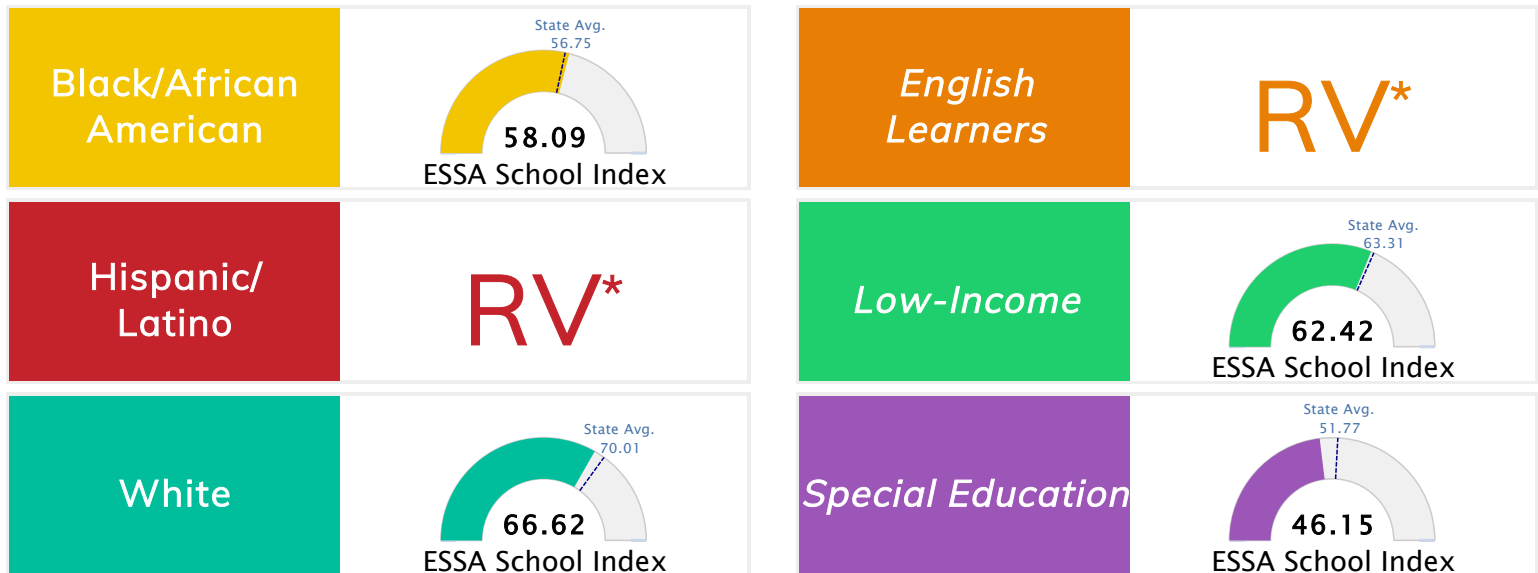

Note: Full color represents score

*RV = Restricted Value for sub-pops size < 10

Prepared by the Arkansas Department of Education