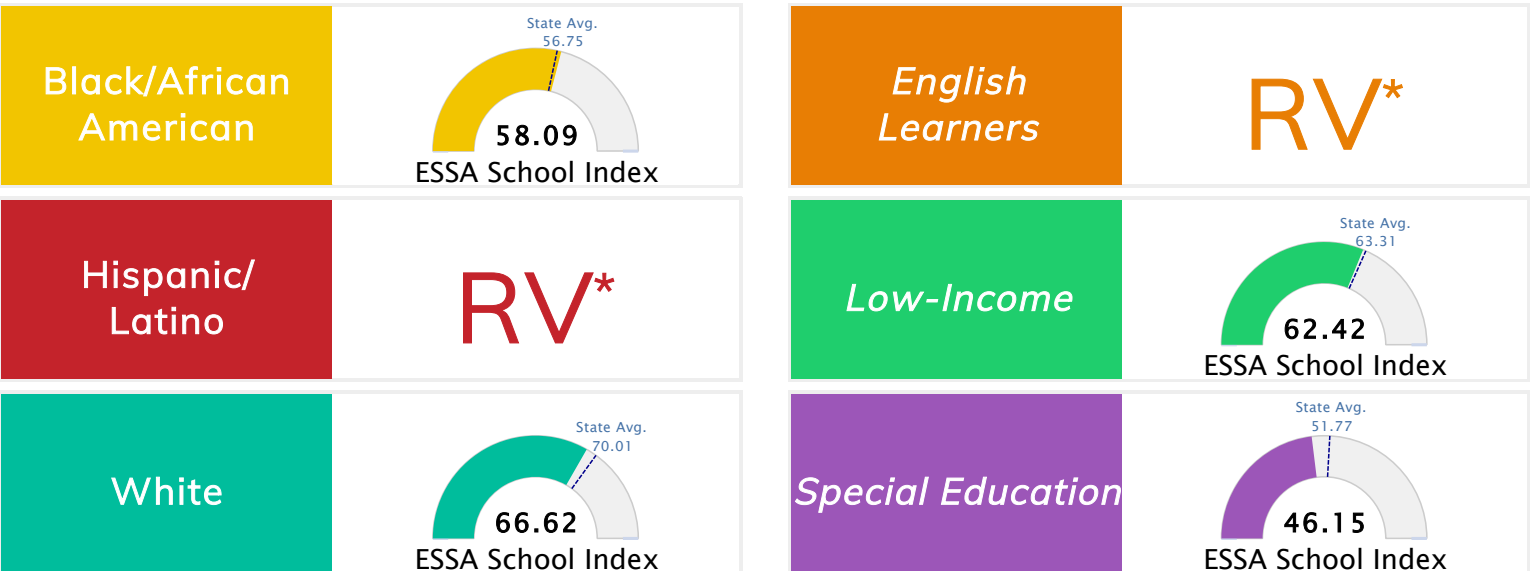

Note: Full color represents score

*RV = Restricted Value for sub-pops size < 10

Prepared by the Arkansas Department of Education