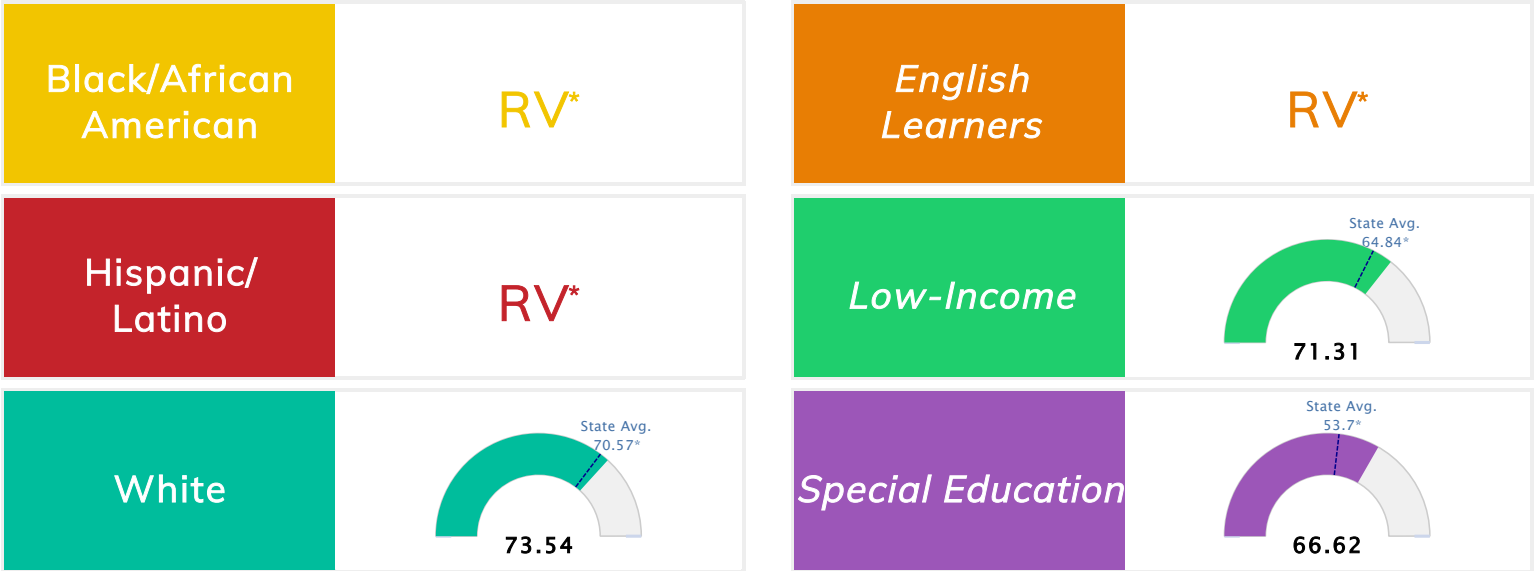

ELA % Tested	Math % Tested		ELA % Tested	Math % Tested

All Students	98.36%	98.36%			
Black / African American	RV***	RV***	English Learners	RV***	RV***
Hispanic / Latino	RV***	RV***	Economically Disadvantaged	97.62%	97.62%
White	100.00%	100.00%	Students with Disabilities	100.00%	100.00%

***RV = Restricted Value for sub-pops size < 10

Prepared by the Arkansas Department of Education: Division of Elementary and Secondary Education