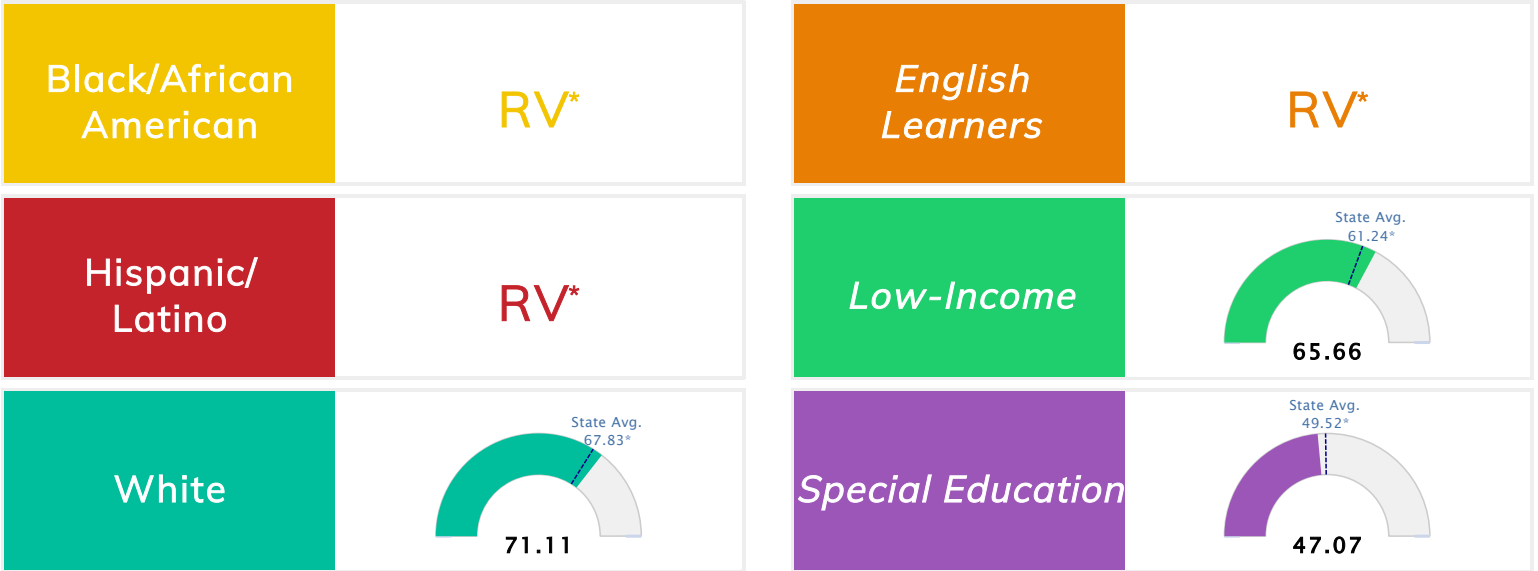

ELA % Tested	Math % Tested		ELA % Tested	Math % Tested

All Students	100.00%	100.00%		
Black / African American	RV***	RV***	English Learners	RV***
Hispanic / Latino	RV***	RV***	Economically Disadvantaged	100.00%
White	100.00%	100.00%	Students with Disabilities	100.00%

***RV = Restricted Value for sub-pops size < 10

Prepared by the Arkansas Department of Education: Division of Elementary and Secondary Education