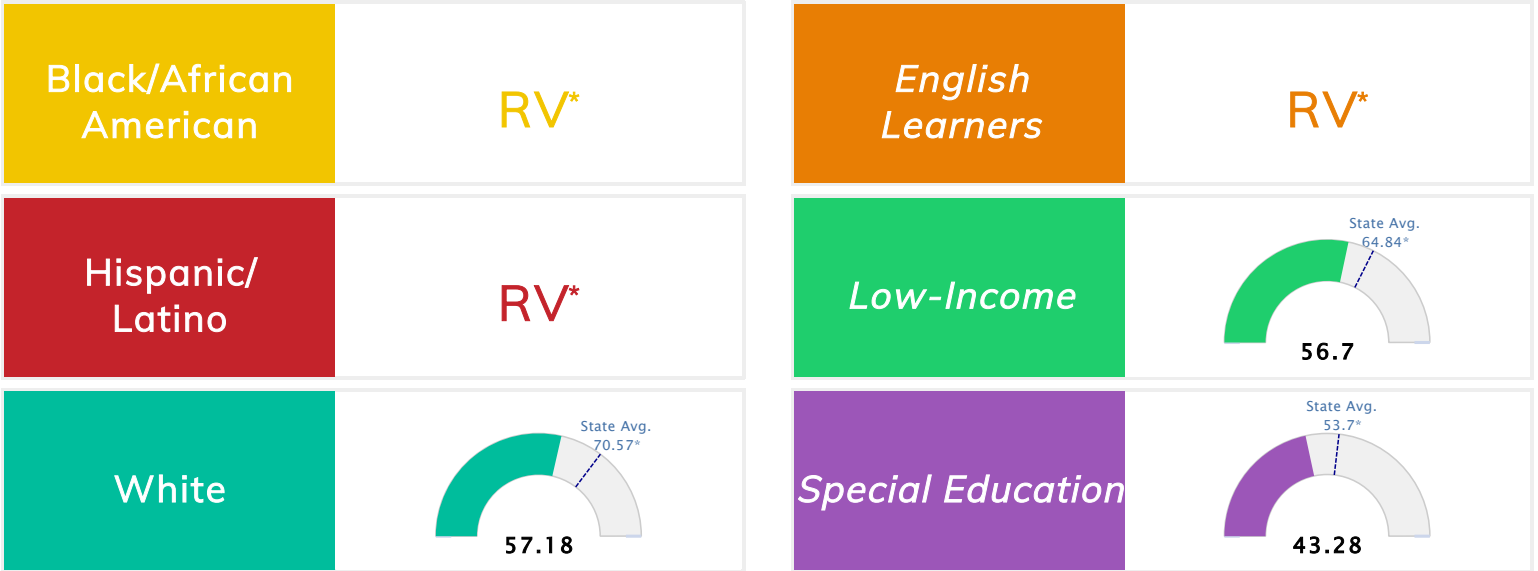

ELA % Tested	Math % Tested		ELA % Tested	Math % Tested

All Students	100.00%	100.00%			
Black / African American	RV***	RV***	English Learners	RV***	RV***
Hispanic / Latino	RV***	RV***	Economically Disadvantaged	100.00%	100.00%
White	100.00%	100.00%	Students with Disabilities	100.00%	100.00%

***RV = Restricted Value for sub-pops size < 10

Prepared by the Arkansas Department of Education: Division of Elementary and Secondary Education