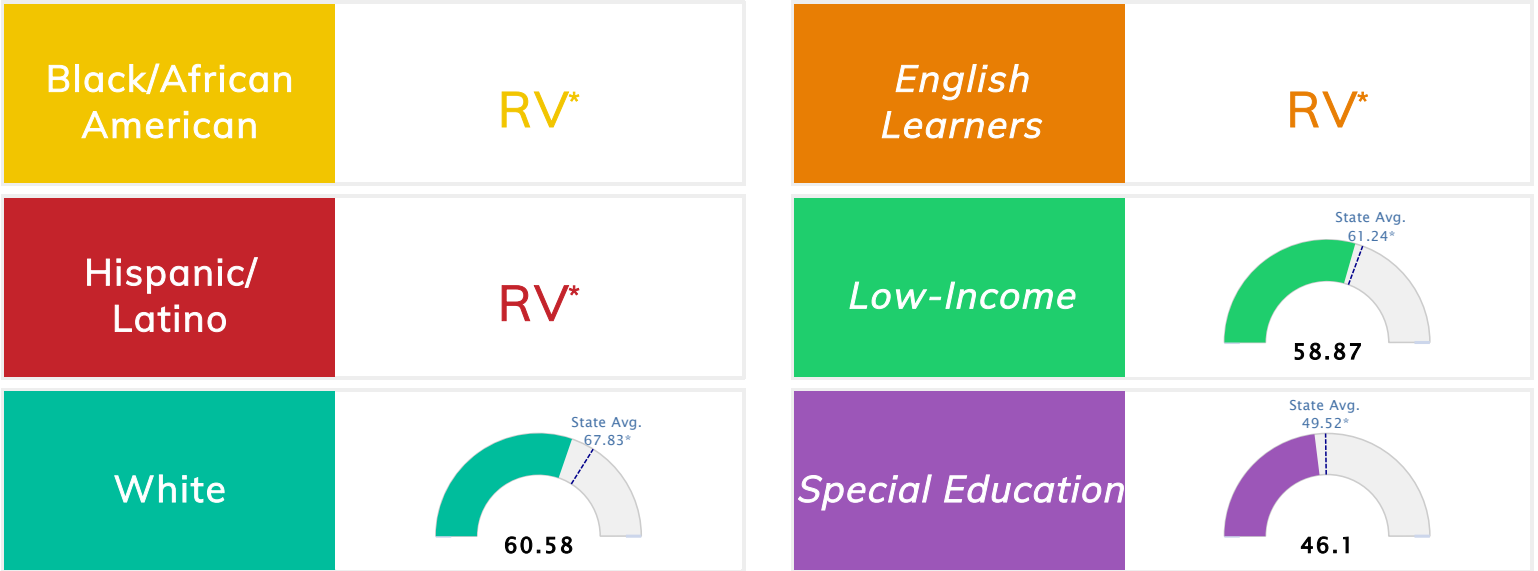

ELA % Tested	Math % Tested		ELA % Tested	Math % Tested

All Students	100.00%	100.00%			
Black / African American	RV***	RV***	English Learners	RV***	RV***
Hispanic / Latino	RV***	RV***	Economically Disadvantaged	100.00%	100.00%
White	100.00%	100.00%	Students with Disabilities	100.00%	100.00%

***RV = Restricted Value for sub-pops size < 10

Prepared by the Arkansas Department of Education: Division of Elementary and Secondary Education