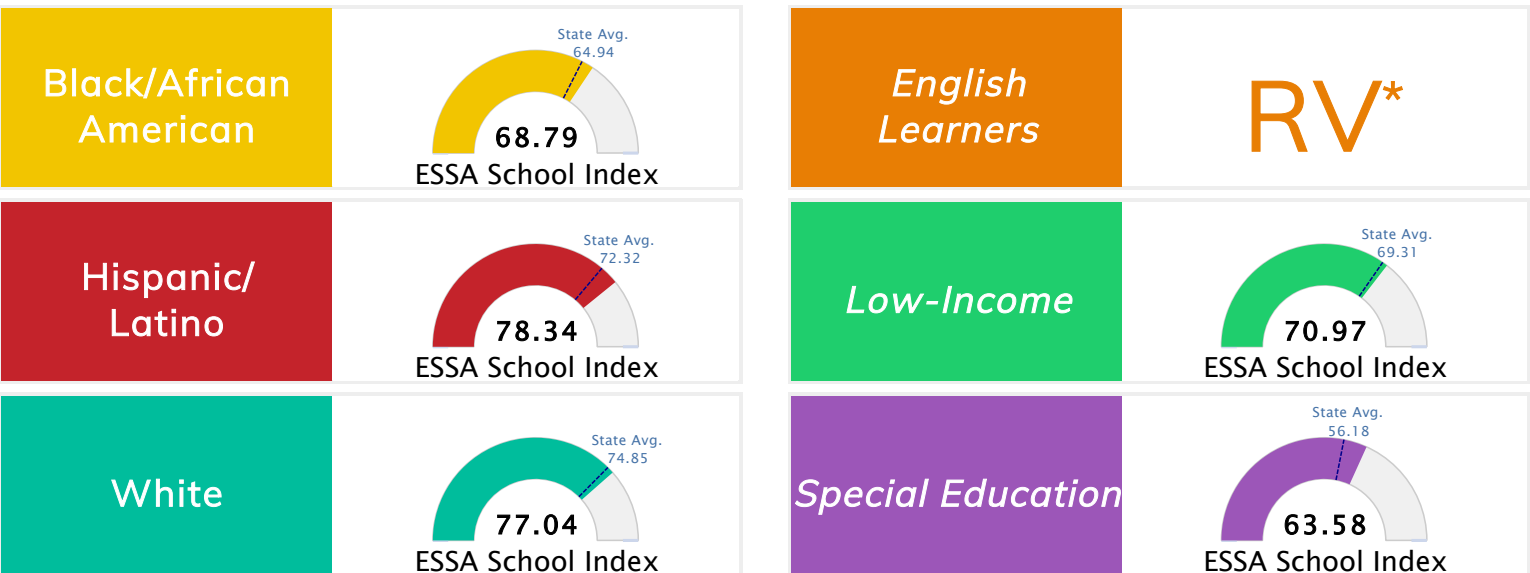

Note: Full color represents score

Prepared by the Arkansas Department of Education