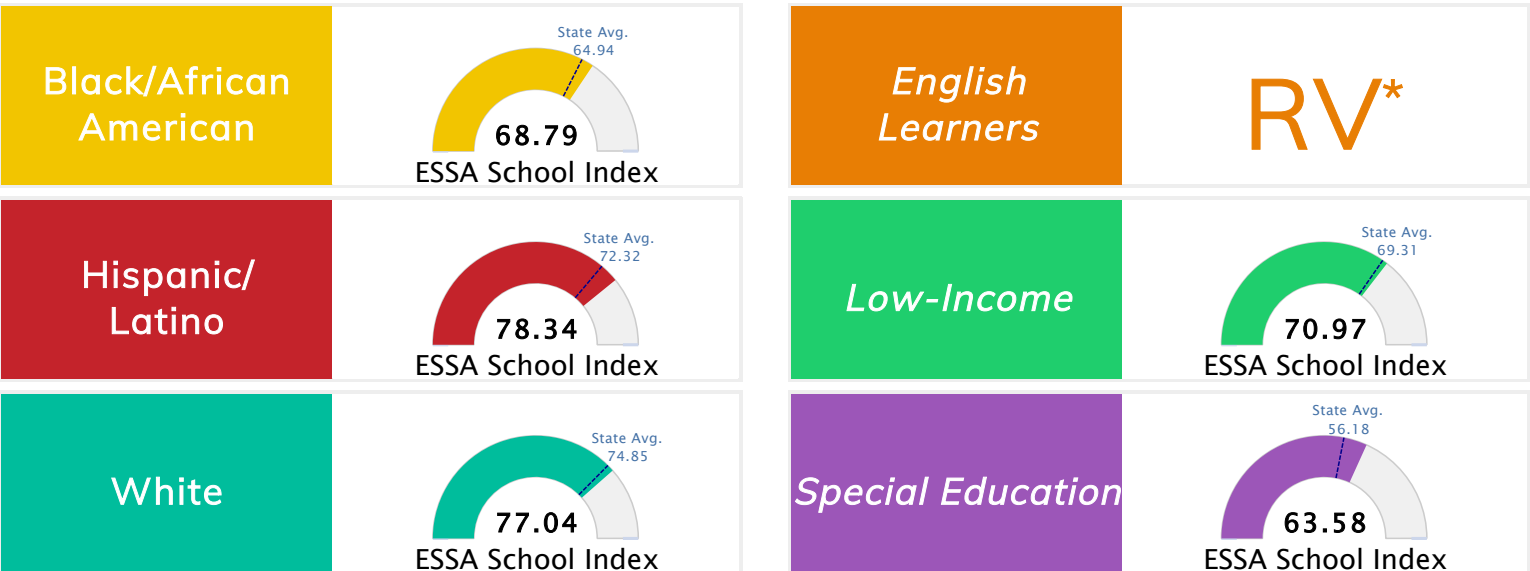

Note: Full color represents score

Prepared by the Arkansas Department of Education