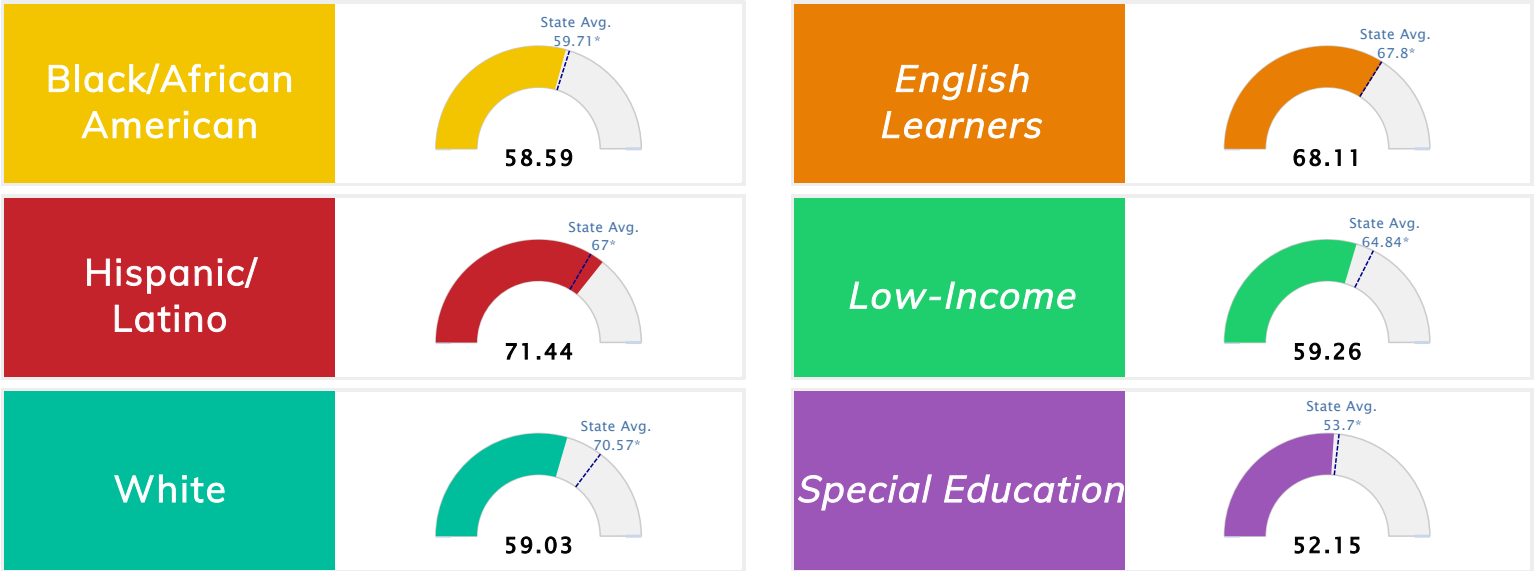

ELA % Tested	Math % Tested		ELA % Tested	Math % Tested
All Students	100.00%	100.00%			
Black / African American	100.00%	100.00%	English Learners	100.00%	100.00%
Hispanic / Latino	100.00%	100.00%	Economically Disadvantaged	100.00%	100.00%
White	100.00%	100.00%	Students with Disabilities	100.00%	100.00%

Prepared by the Arkansas Department of Education: Division of Elementary and Secondary Education