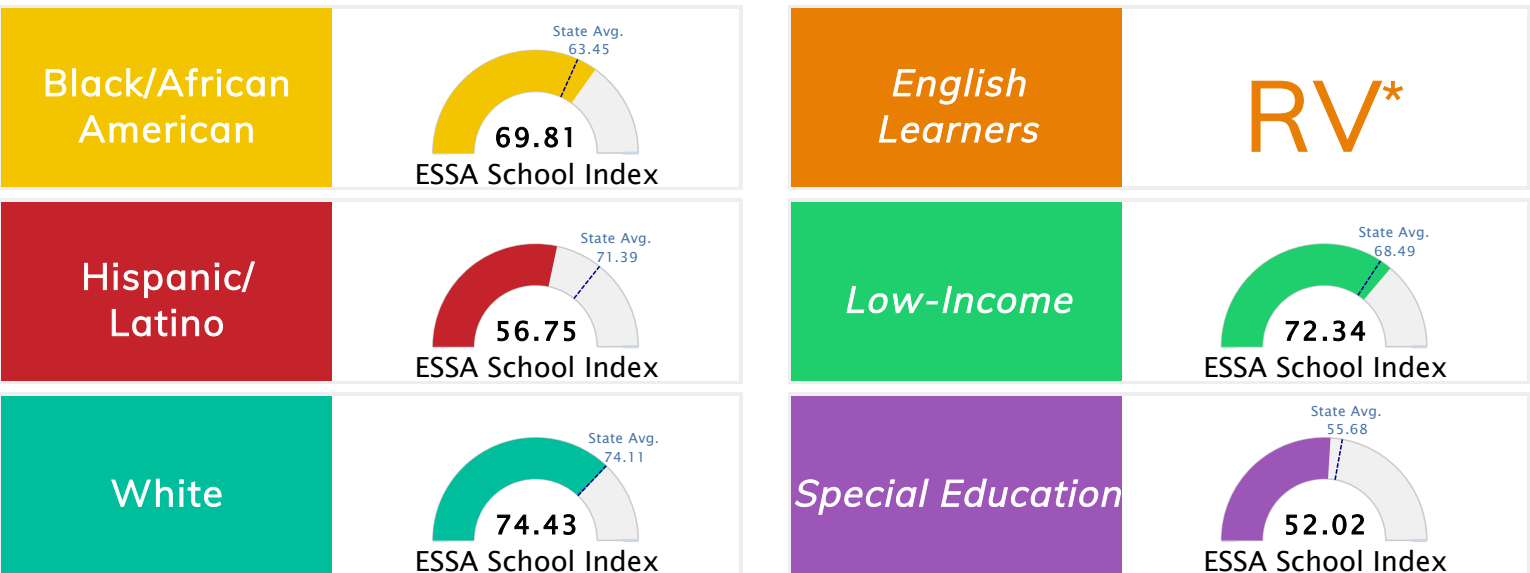

Note: Full color represents score

Prepared by the Arkansas Department of Education