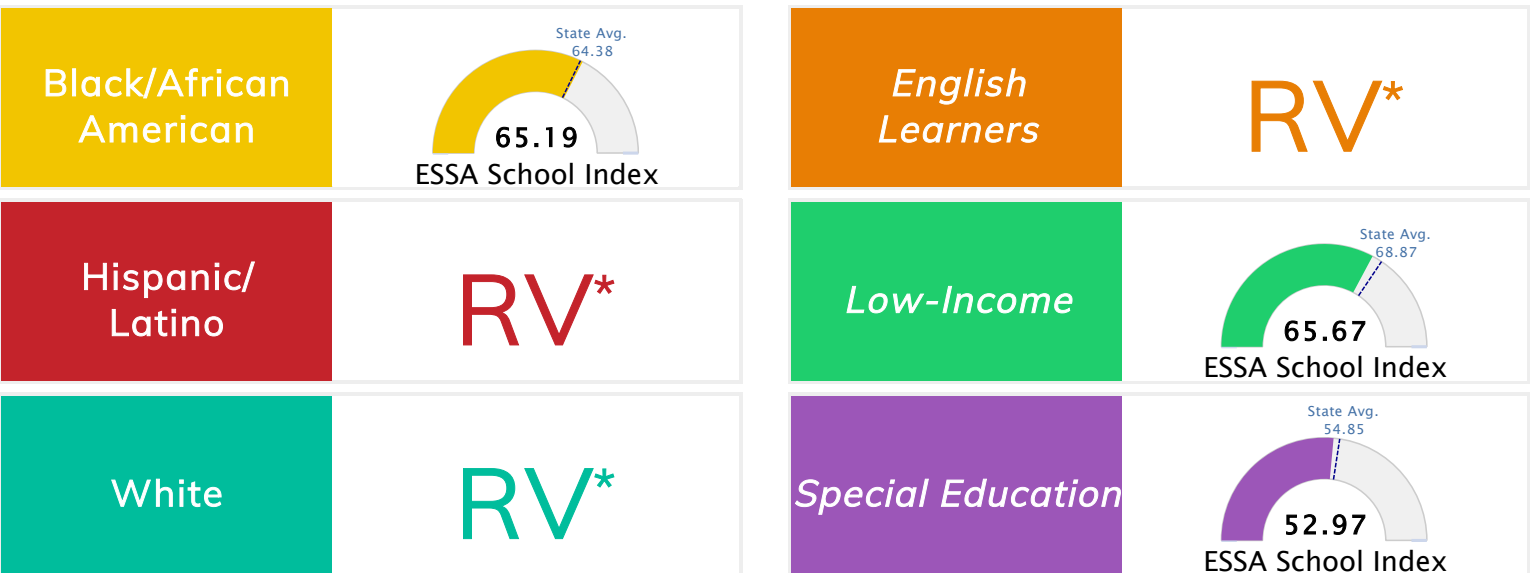

Note: Full color represents score

*RV = Restricted Value for sub-pops size < 10

Prepared by the Arkansas Department of Education