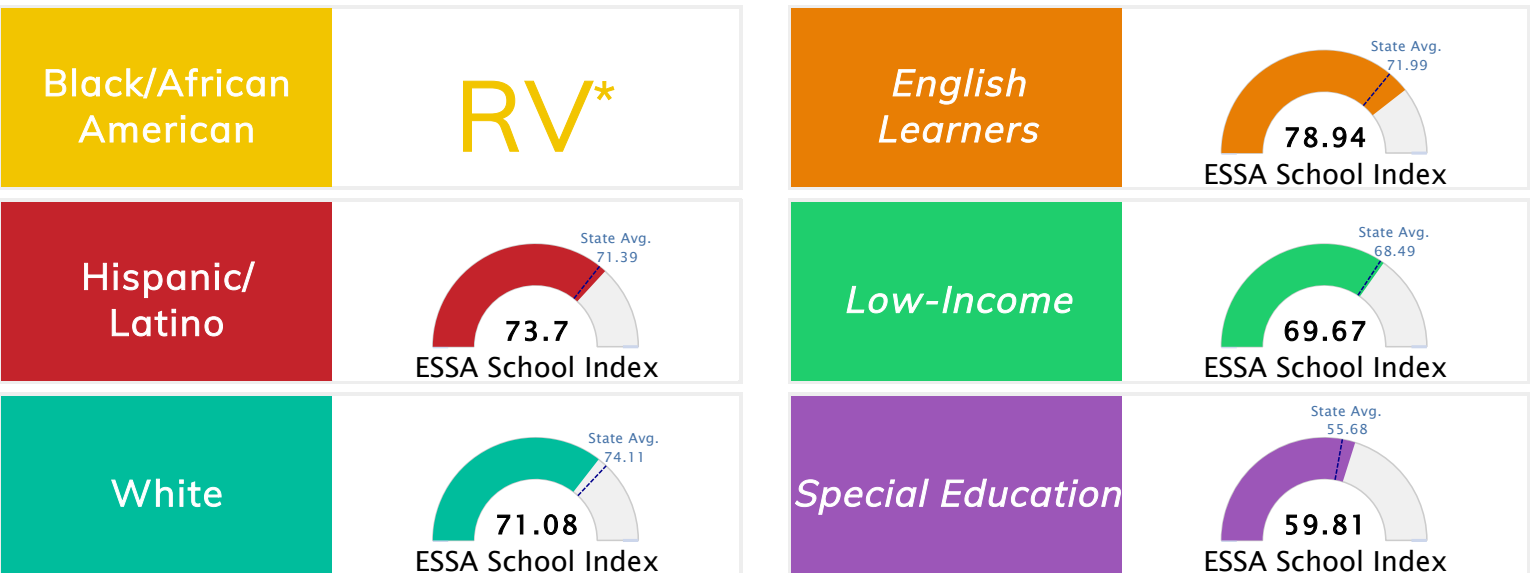

Note: Full color represents score

*RV = Restricted Value for sub-pops size < 10

Prepared by the Arkansas Department of Education