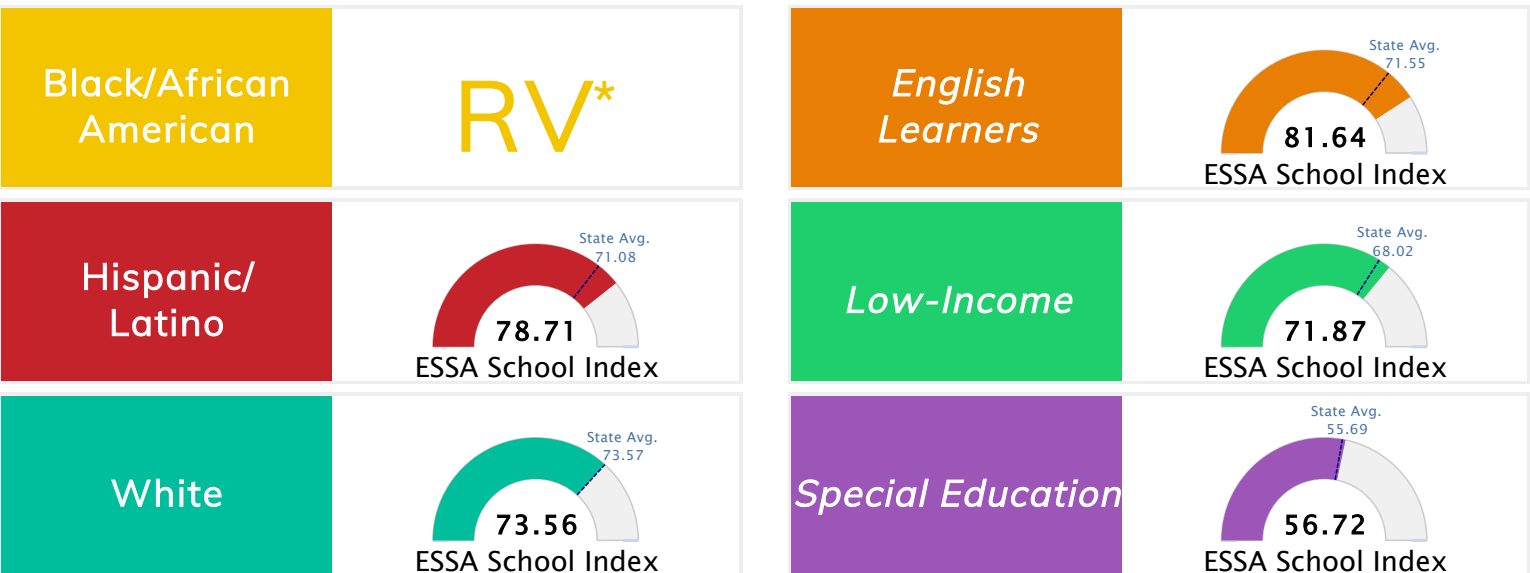

Note: Full color represents score

*RV = Restricted Value for sub-pops size < 10

Prepared by the Arkansas Department of Education