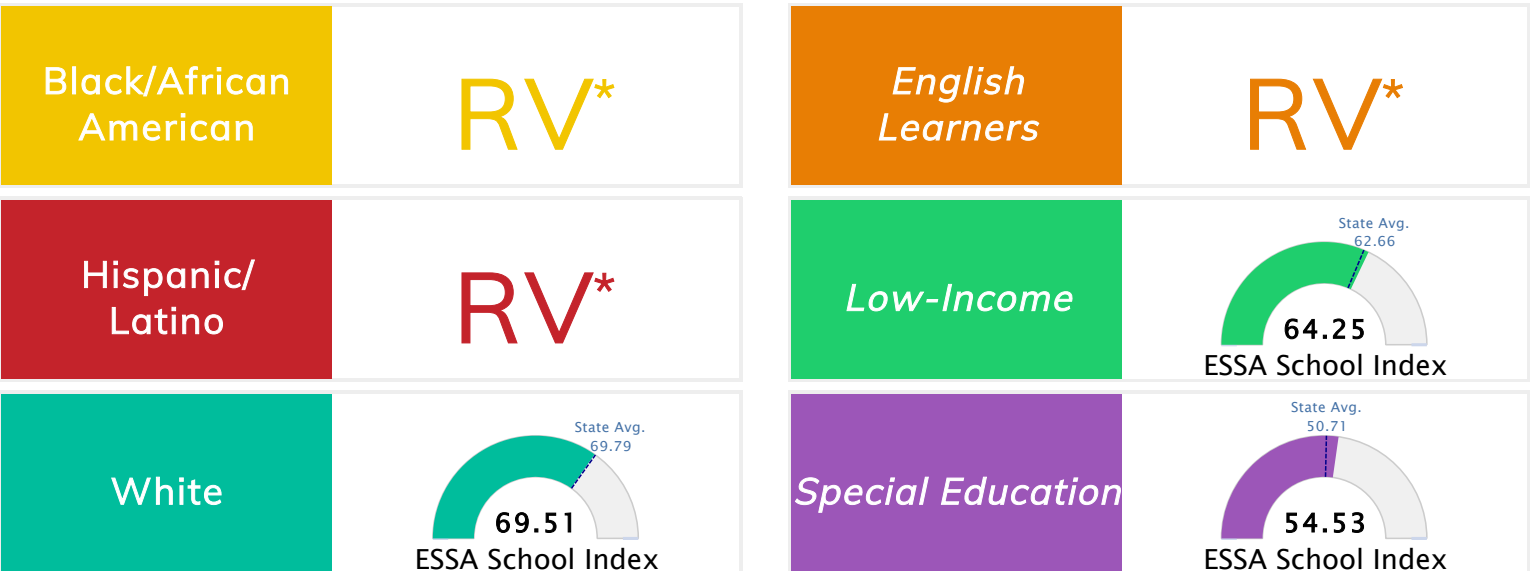

Note: Full color represents score

*RV = Restricted Value for sub-pops size < 10

Prepared by the Arkansas Department of Education