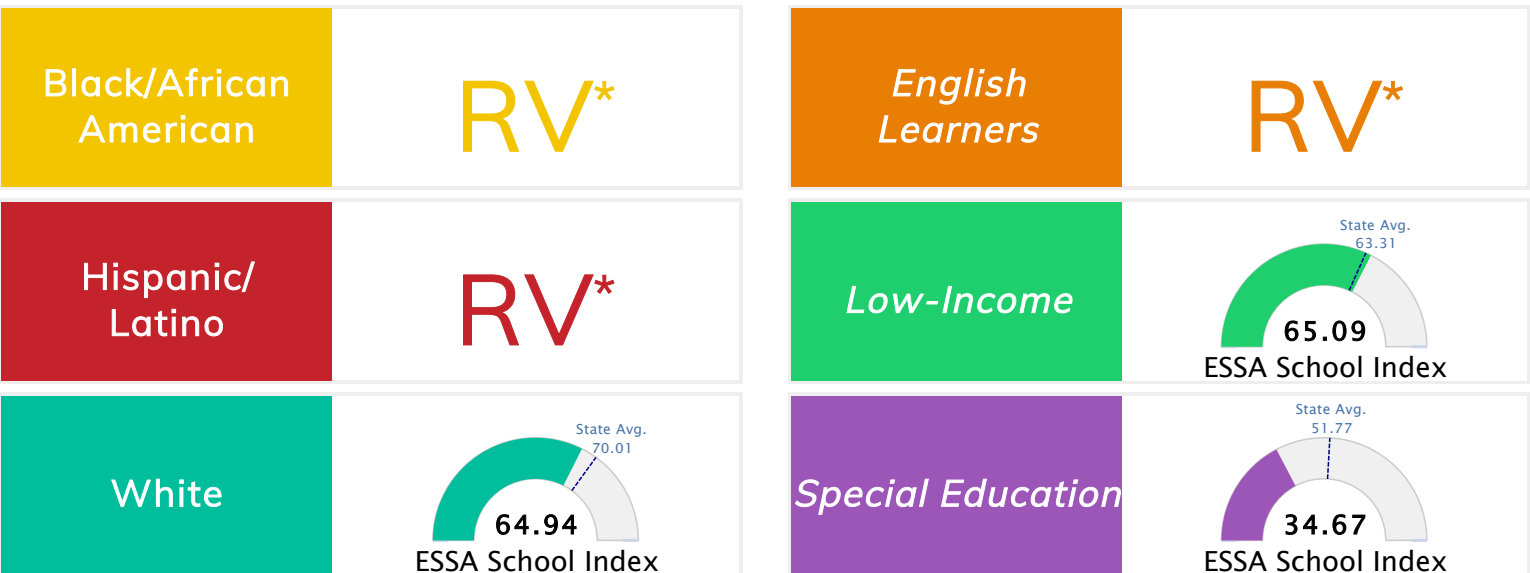

Note: Full color represents score

*RV = Restricted Value for sub-pops size < 10

Prepared by the Arkansas Department of Education