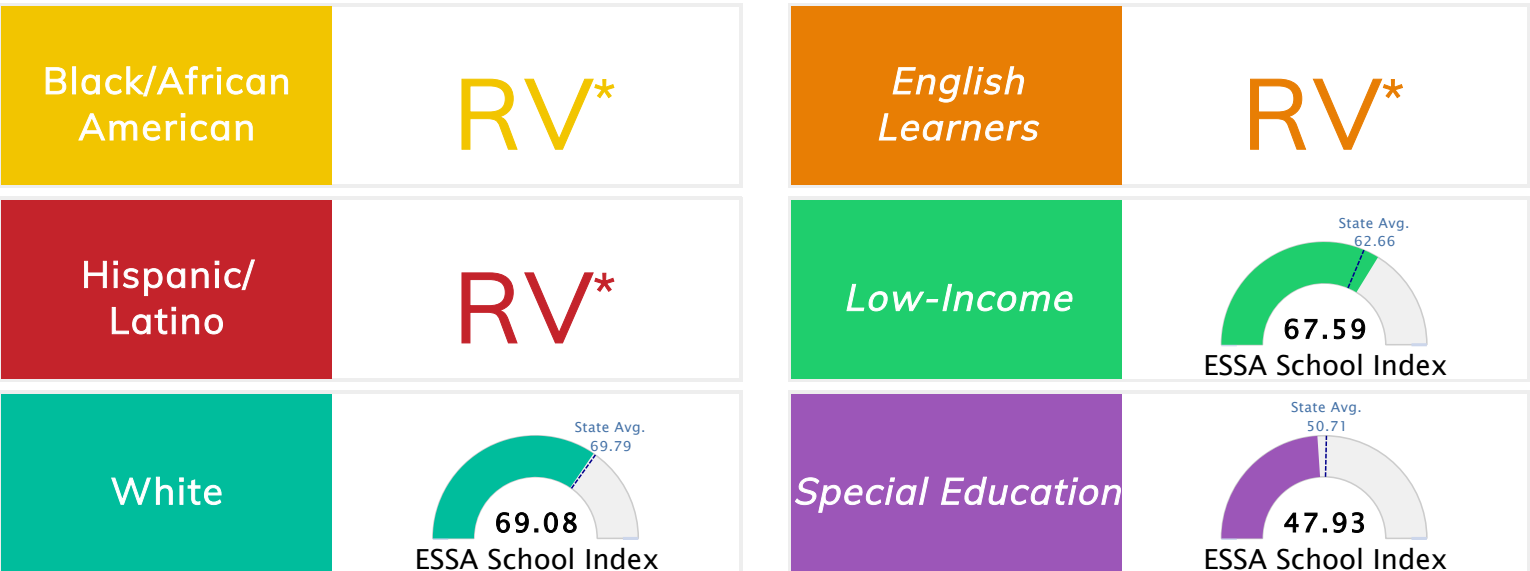

Note: Full color represents score

*RV = Restricted Value for sub-pops size < 10

Prepared by the Arkansas Department of Education