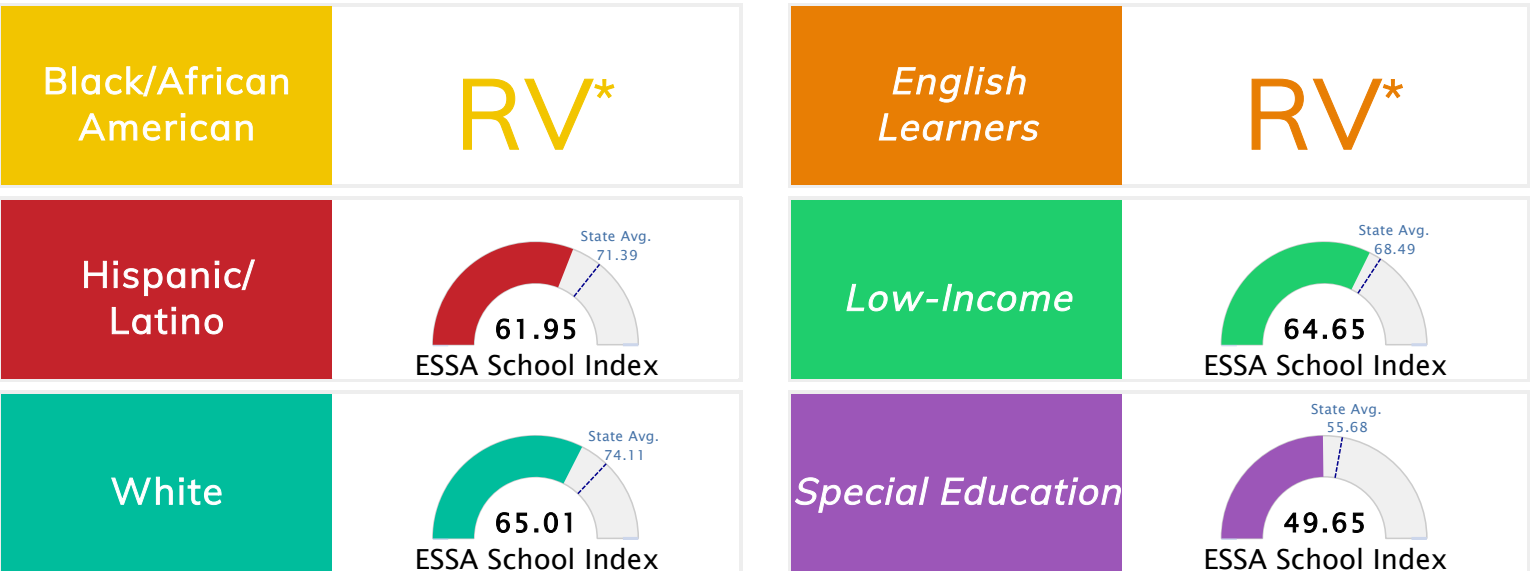

Note: Full color represents score

*RV = Restricted Value for sub-pops size < 10

Prepared by the Arkansas Department of Education