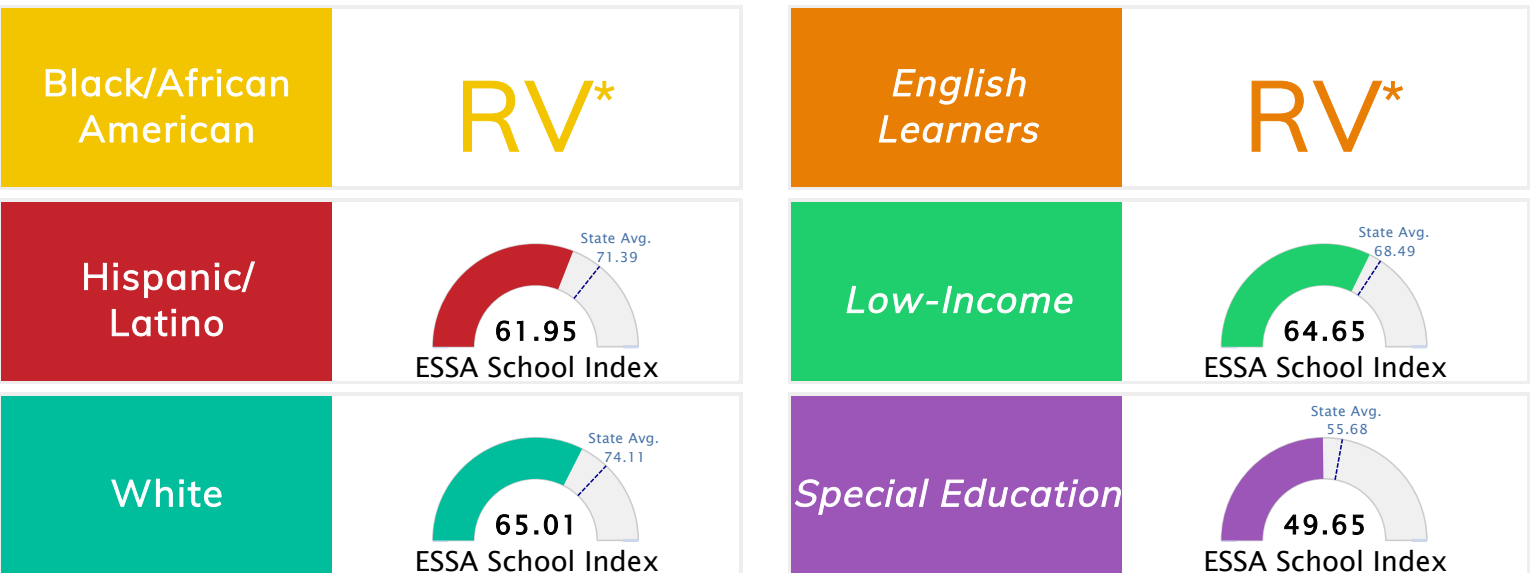

Note: Full color represents score

*RV = Restricted Value for sub-pops size < 10

Prepared by the Arkansas Department of Education