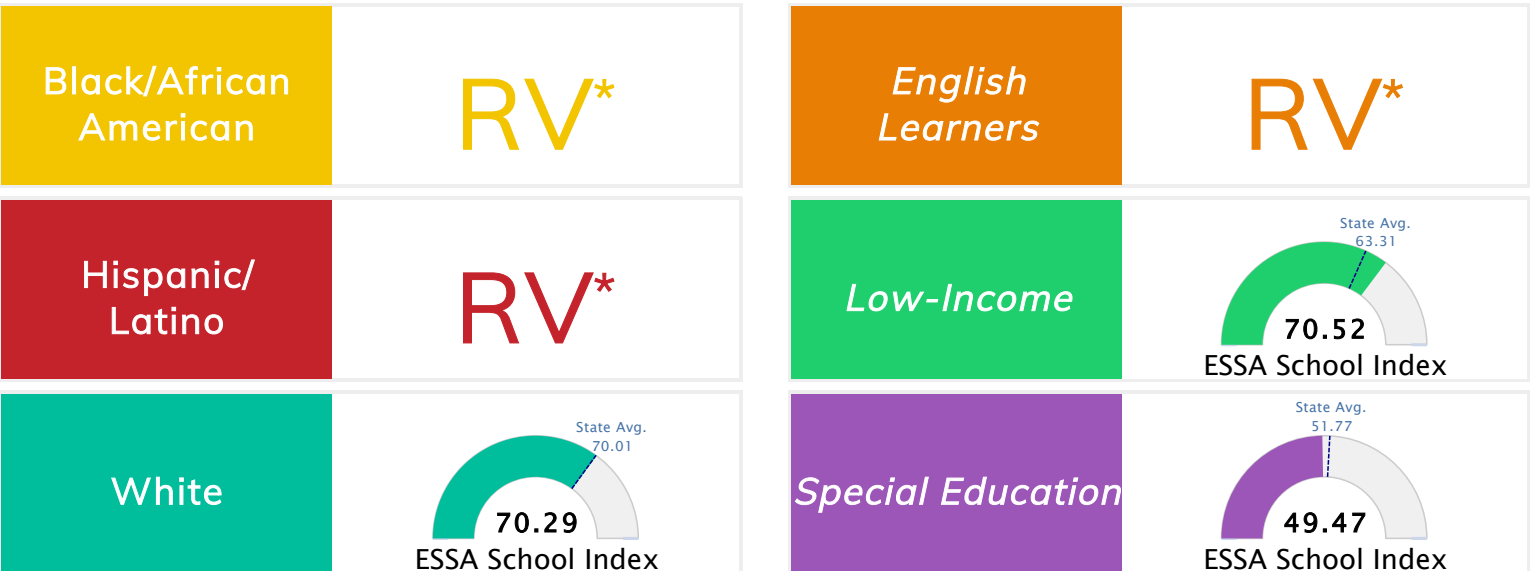

Note: Full color represents score

*RV = Restricted Value for sub-pops size < 10

Prepared by the Arkansas Department of Education