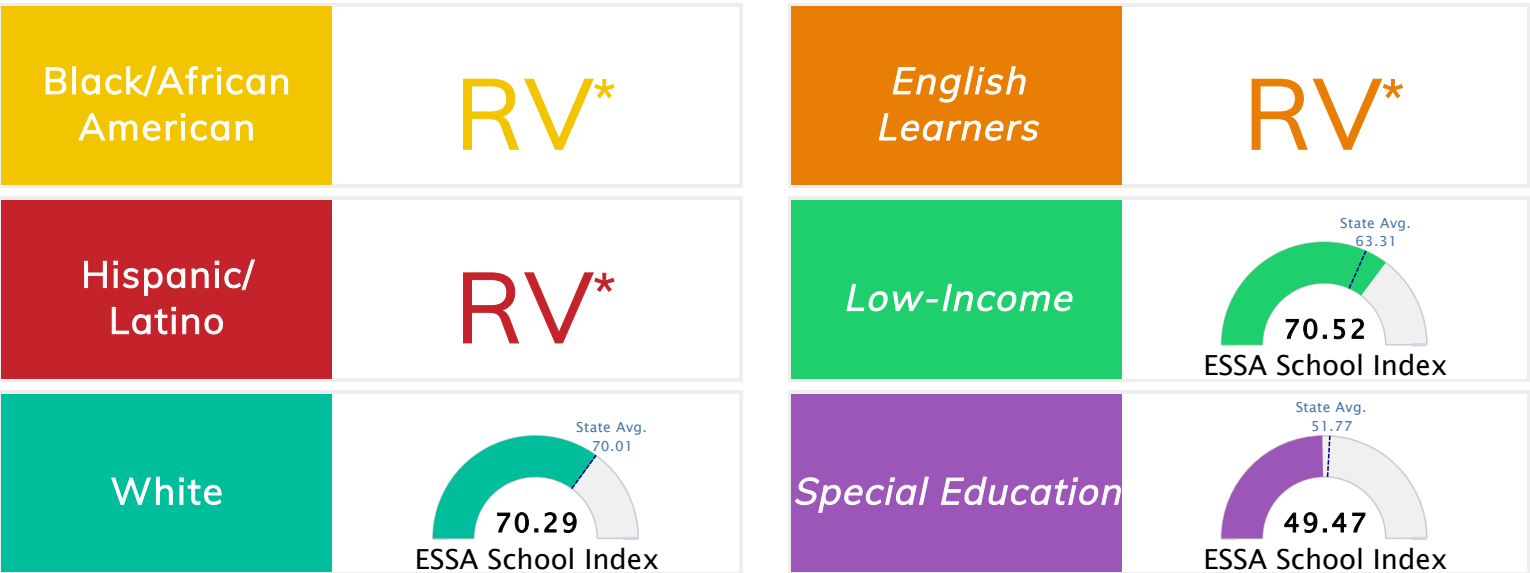

Note: Full color represents score

*RV = Restricted Value for sub-pops size < 10

Prepared by the Arkansas Department of Education