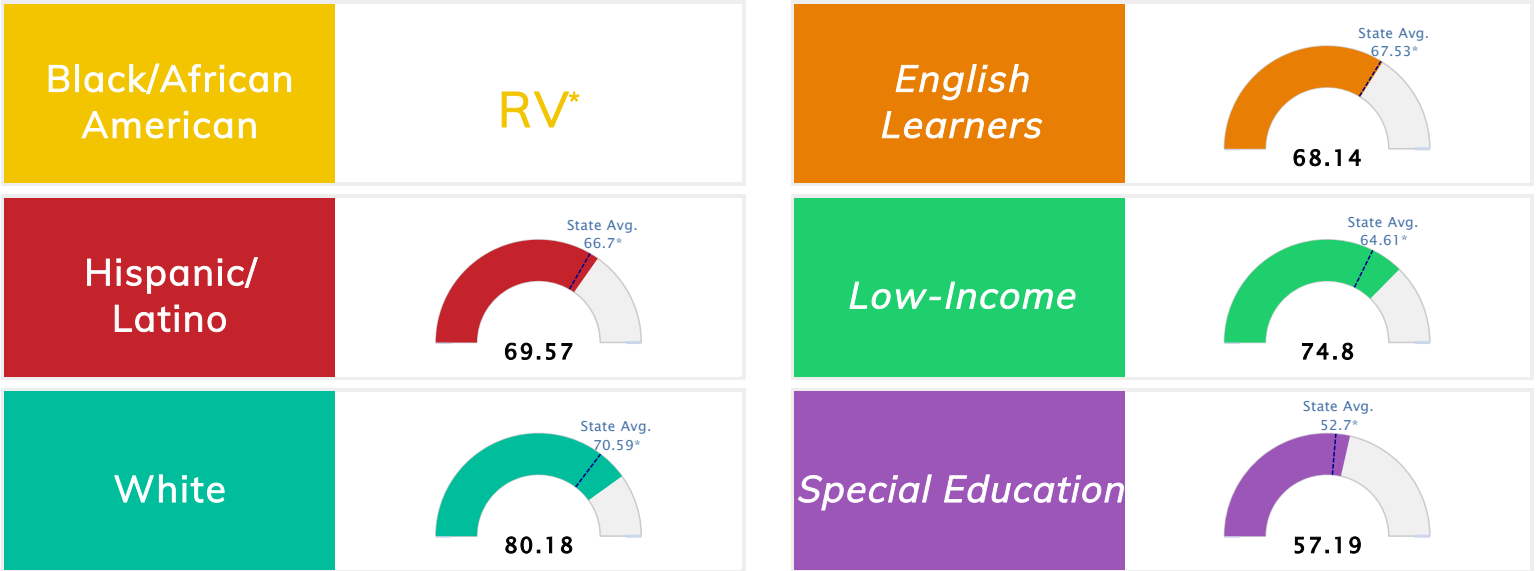

ELA % Tested	Math % Tested		ELA % Tested	Math % Tested

All Students	100.00%	100.00%			
Black / African American	RV***	RV***	English Learners	100.00%	100.00%
Hispanic / Latino	100.00%	100.00%	Economically Disadvantaged	100.00%	100.00%
White	100.00%	100.00%	Students with Disabilities	100.00%	100.00%

***RV = Restricted Value for sub-pops size < 10

Prepared by the Arkansas Department of Education: Division of Elementary and Secondary Education