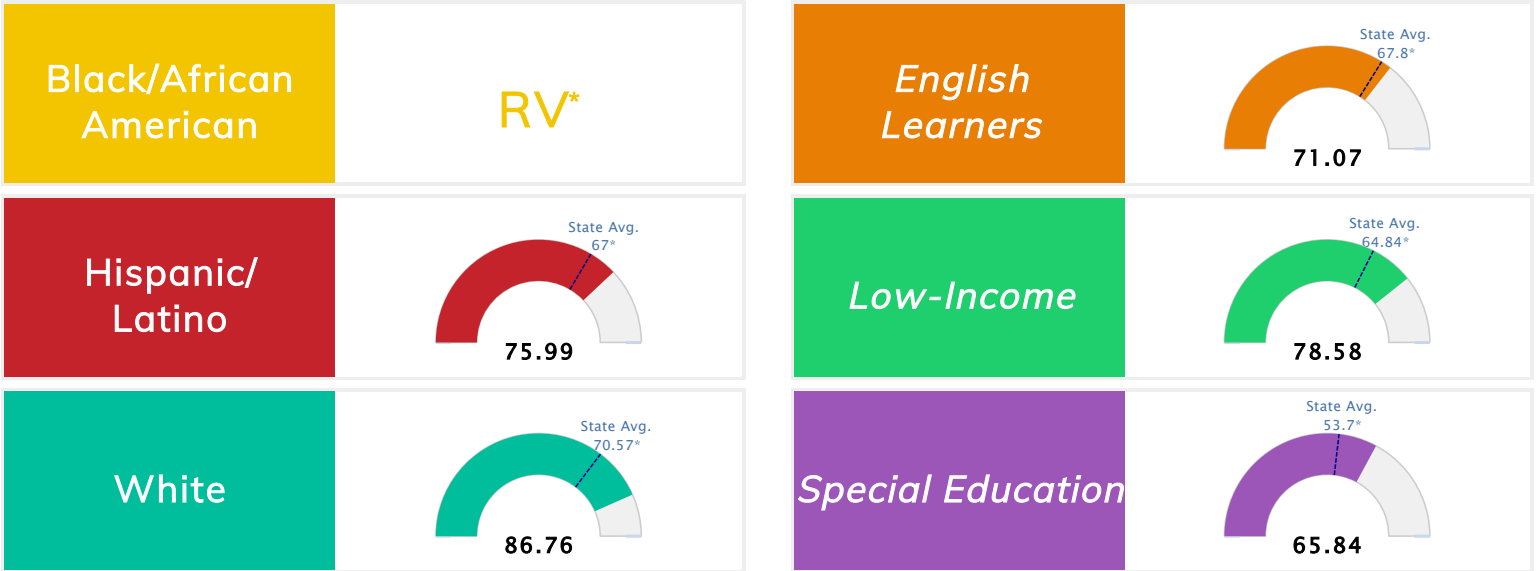

ELA % Tested	Math % Tested		ELA % Tested	Math % Tested

All Students	100.00%	100.00%			
Black / African American	RV***	RV***	English Learners	100.00%	100.00%
Hispanic / Latino	100.00%	100.00%	Economically Disadvantaged	100.00%	100.00%
White	100.00%	100.00%	Students with Disabilities	100.00%	100.00%

***RV = Restricted Value for sub-pops size < 10

Prepared by the Arkansas Department of Education: Division of Elementary and Secondary Education