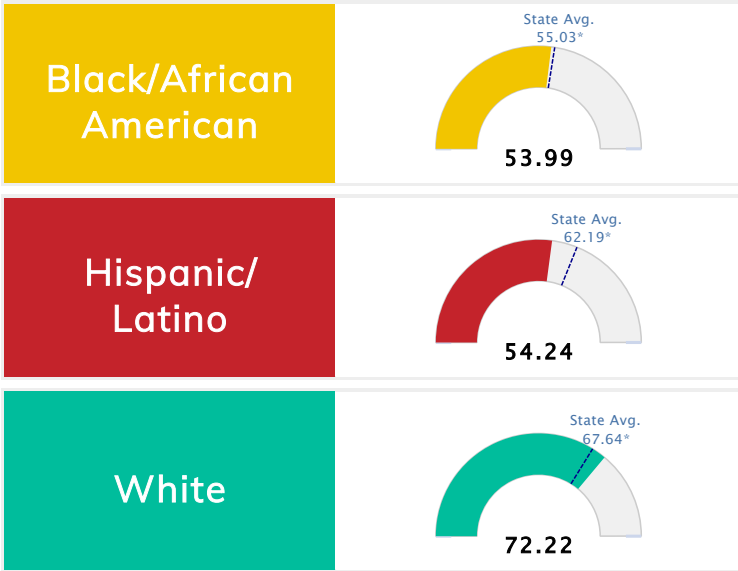

ELA % Tested	Math % Tested		ELA % Tested	Math % Tested
All Students	99.28%	99.28%			
Black / African American	100.00%	100.00%	English Learners	100.00%	100.00%
Hispanic / Latino	100.00%	100.00%	Economically Disadvantaged	100.00%	100.00%
White	99.20%	99.20%	Students with Disabilities	100.00%	100.00%

Prepared by the Arkansas Department of Education: Division of Elementary and Secondary Education