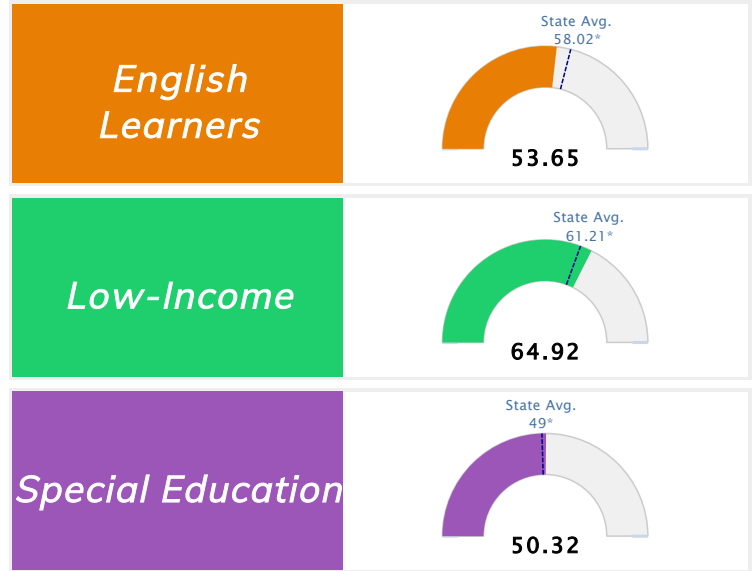

ELA % Tested	Math % Tested		ELA % Tested	Math % Tested
All Students	99.28%	99.28%			
Black / African American	100.00%	100.00%	English Learners	100.00%	100.00%
Hispanic / Latino	100.00%	100.00%	Economically Disadvantaged	100.00%	100.00%
White	99.20%	99.20%	Students with Disabilities	100.00%	100.00%

Prepared by the Arkansas Department of Education: Division of Elementary and Secondary Education