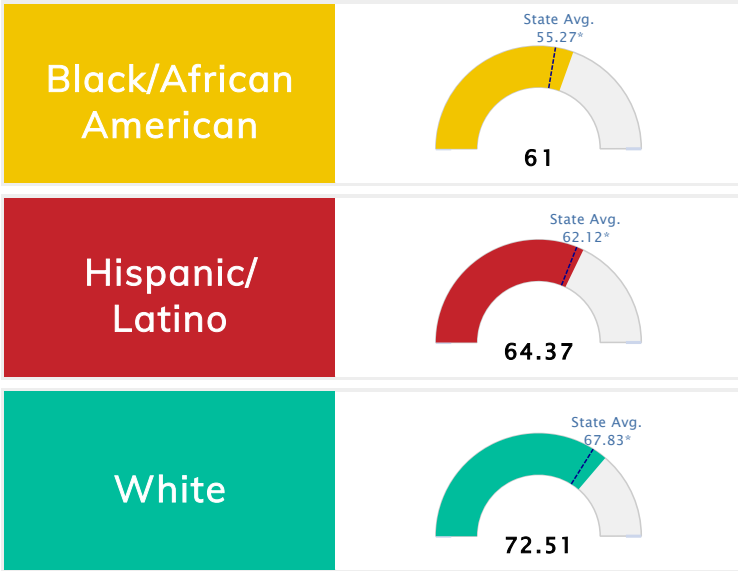

ELA % Tested	Math % Tested		ELA % Tested	Math % Tested
All Students	97.46%	97.46%			
Black / African American	100.00%	100.00%	English Learners	100.00%	100.00%
Hispanic / Latino	100.00%	100.00%	Economically Disadvantaged	95.35%	95.35%
White	97.06%	97.06%	Students with Disabilities	94.44%	94.44%

Prepared by the Arkansas Department of Education: Division of Elementary and Secondary Education