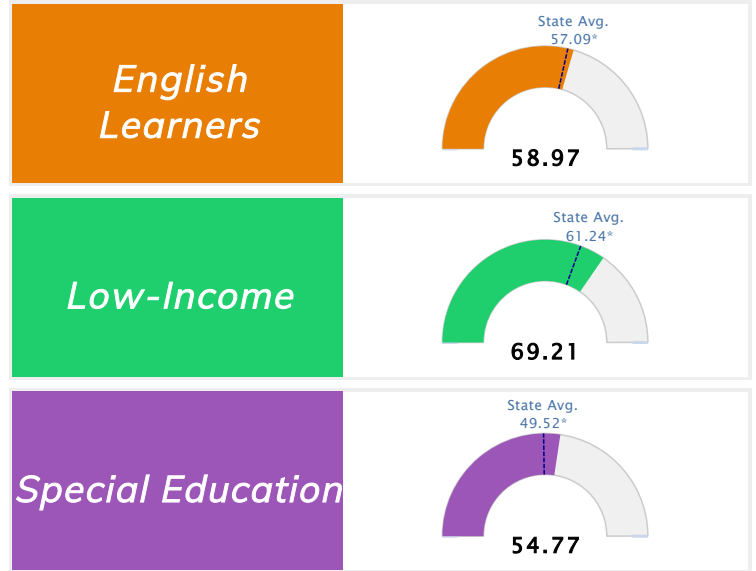

Student Information			
Grades	10 - 12	Total Enrollment	379
Black	2.90%	<i>English Learners</i>	2.37%
Hispanic	7.65%	<i>Economically Disadvantaged</i>	28.23%
White	87.86%	<i>Students with Disabilities</i>	16.36%

Public School Rating Score (State Accountability: A-F Letter Grade)

State Accountability	71.58	Public School Rating	B **	Rating Scale	A = 73.22 and Above B = 67.96 - 73.21 C = 61.10 - 67.95 D = 52.95 - 61.09 F = 0.00 - 52.94
-----------------------------	--------------	-----------------------------	-------------	---------------------	--

* Alternative Education (AE) program students included in attendance zone for school rating

** Results reflect the impact on student learning due to the COVID pandemic. Please use caution when comparing the results and making decisions.

School Performance • ESSA School Index Score 2023

*State Average of ESSA School Index Scores for Grade Span.

	ELA % Tested	Math % Tested		ELA % Tested	Math % Tested
All Students	97.46%	97.46%			
Black / African American	100.00%	100.00%	English Learners	100.00%	100.00%
Hispanic / Latino	100.00%	100.00%	Economically Disadvantaged	95.35%	95.35%
White	97.06%	97.06%	Students with Disabilities	94.44%	94.44%