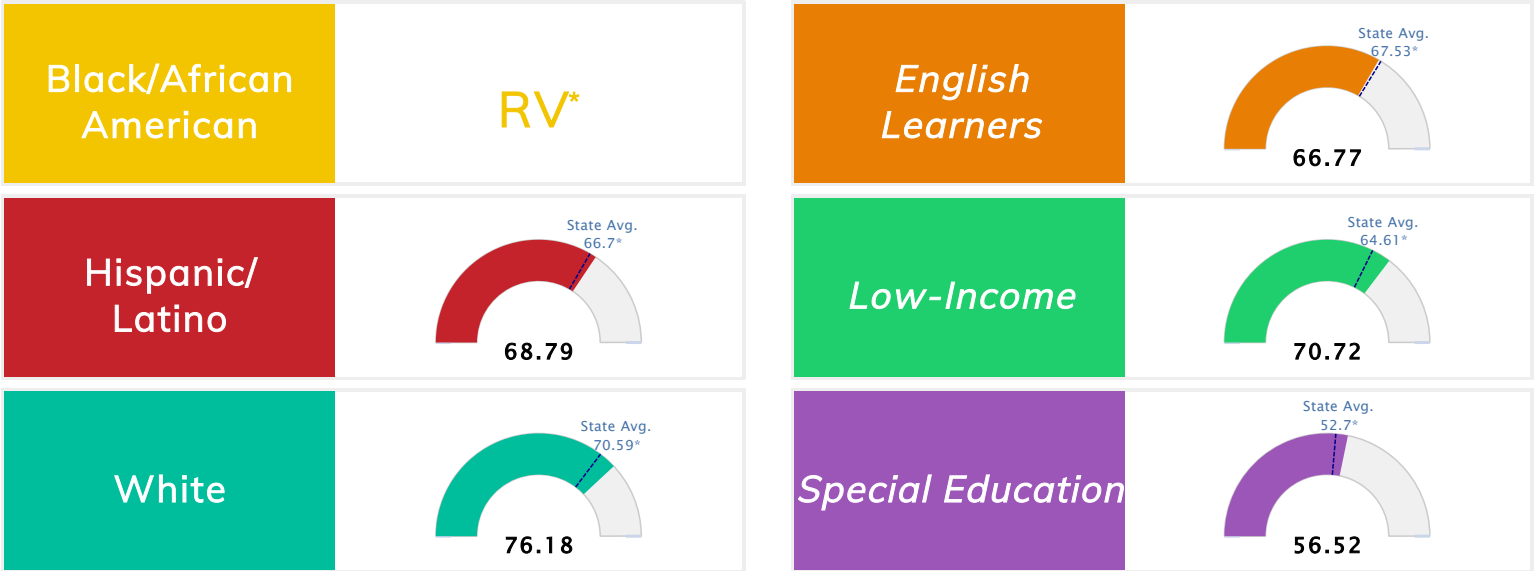

ELA % Tested	Math % Tested		ELA % Tested	Math % Tested
All Students	100.00%	100.00%			
Black / African American	RV***	RV***	English Learners	100.00%	100.00%
Hispanic / Latino	100.00%	100.00%	Economically Disadvantaged	100.00%	100.00%
White	100.00%	100.00%	Students with Disabilities	100.00%	100.00%

***RV = Restricted Value for sub-pops size < 10

Prepared by the Arkansas Department of Education: Division of Elementary and Secondary Education