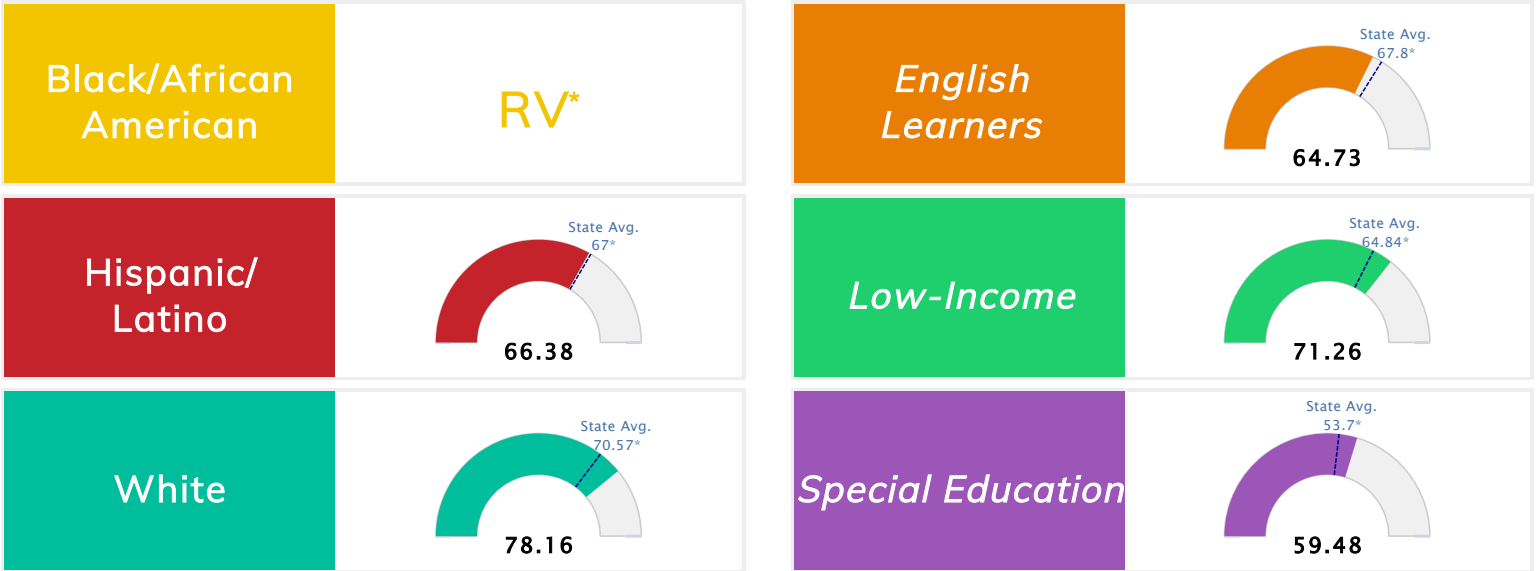

ELA % Tested   Math % Tested   ELA % Tested   Math % Tested

All Students	100.00%	100.00%		
Black / African American	RV***	RV***	English Learners	100.00% 100.00%
Hispanic / Latino	100.00%	100.00%	Economically Disadvantaged	100.00% 100.00%
White	100.00%	100.00%	Students with Disabilities	100.00% 100.00%

***RV = Restricted Value for sub-pops size < 10

Prepared by the Arkansas Department of Education: Division of Elementary and Secondary Education