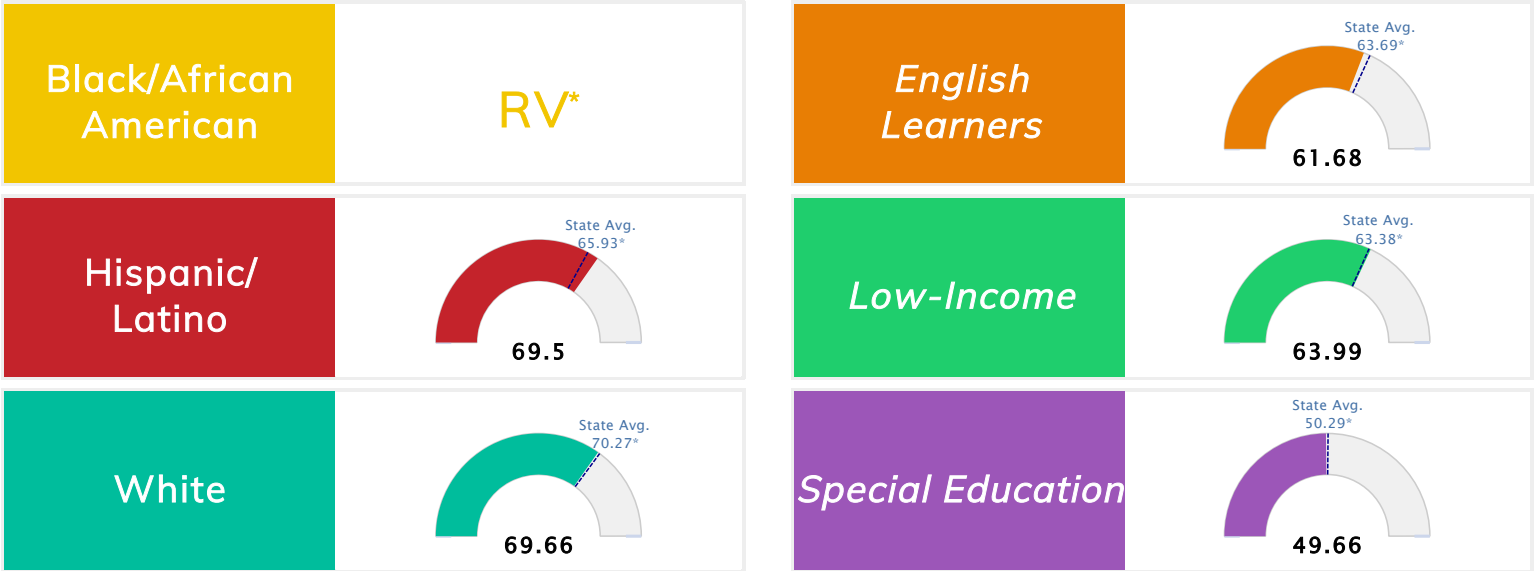

ELA % Tested	Math % Tested	ELA % Tested	Math % Tested

All Students	99.57%	99.57%		
Black / African American	RV***	RV***	English Learners	100.00% 100.00%
Hispanic / Latino	100.00%	100.00%	Economically Disadvantaged	98.90% 98.90%
White	99.51%	99.51%	Students with Disabilities	98.78% 98.78%

***RV = Restricted Value for sub-pops size < 10

Prepared by the Arkansas Department of Education: Division of Elementary and Secondary Education